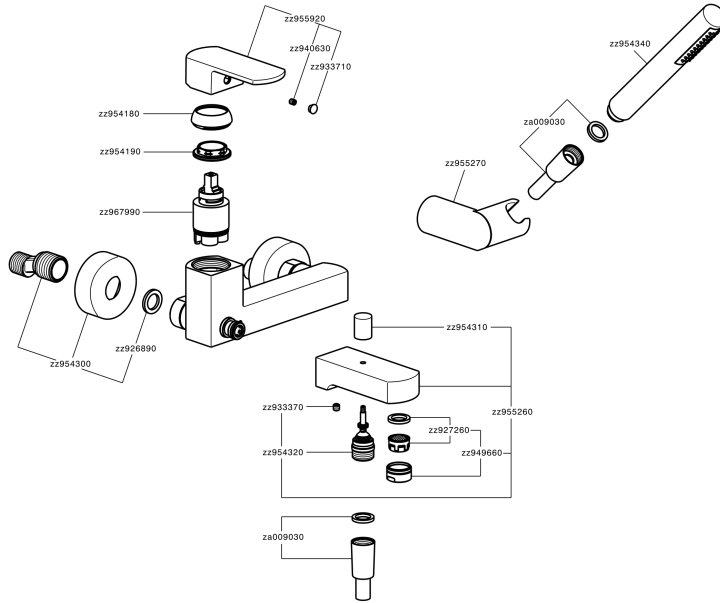

Single lever bath mixer, with shower set DADO_DD000120

MODEL **DD000120**

Single lever bath mixer, with shower set, wall mounted adjustable handshower bracket, D.26 mm ABS minimalistic one spray handshower, 150 cm SUPREME smooth flexible hose

AVAILABLE FINISHINGS

- 
21 21 Chrome
- 
2B 2B Polished Nickel
- 
2F 2F Brushed Nickel
- 
40 40 Matt Black
- 
4Q 4Q Matt White

CHARACTERISTICS

Cartridge Spare Parts **ZZ96799000**
35 mm Cartridge

Single lever bath mixer, with shower set DADO_DD000120

DD000120

<https://en.huberitalia.com/single-lever-bath-mixer-with-shower-set-dado-dd000120>

2024-12-22