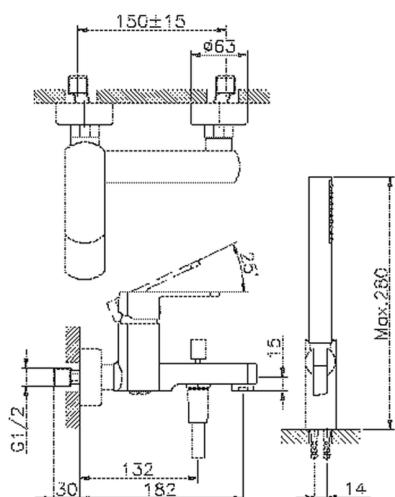

Single lever bath mixer, with shower set DADO_DD000120

MODEL **DD000120**

Single lever bath mixer, with shower set, wall mounted adjustable handshower bracket, D.26 mm ABS minimalistic one spray handshower, 150 cm SUPREME smooth flexible hose

AVAILABLE FINISHINGS

- 
21 21 Chrome
- 
2B 2B Polished Nickel
- 
2F 2F Brushed Nickel
- 
40 40 Matt Black
- 
4Q 4Q Matt White

CHARACTERISTICS

Cartridge Spare Parts **ZZ96799000**
35 mm Cartridge

Single lever bath mixer, with shower set DADO_DD000120

DD000120

<https://en.huberitalia.com/single-lever-bath-mixer-with-shower-set-dado-dd000120>

2024-12-22