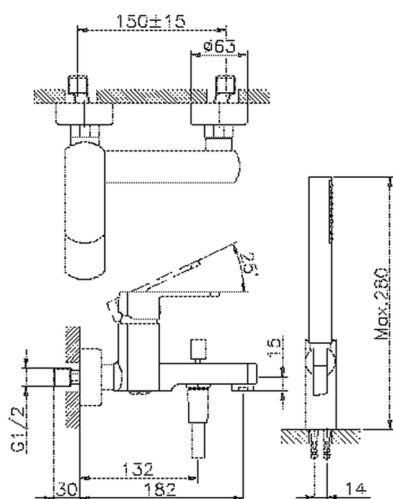

Single lever bath mixer, with shower set DADO_DD000120

MODEL **DD000120**

Single lever bath mixer, with shower set, wall mounted adjustable handshower bracket, D.26 mm ABS minimalistic one spray handshower, 150 cm SUPREME smooth flexible hose

AVAILABLE FINISHINGS

- 
21 21 Chrome
- 
2B 2B Polished Nickel
- 
2F 2F Brushed Nickel
- 
40 40 Matt Black
- 
4Q 4Q Matt White

CHARACTERISTICS

Cartridge Spare Parts **ZZ96799000**
35 mm Cartridge

Single lever bath mixer, with shower set DADO_DD000120

DD000120

<https://en.huberitalia.com/single-lever-bath-mixer-with-shower-set-dado-dd000120>

2024-12-22