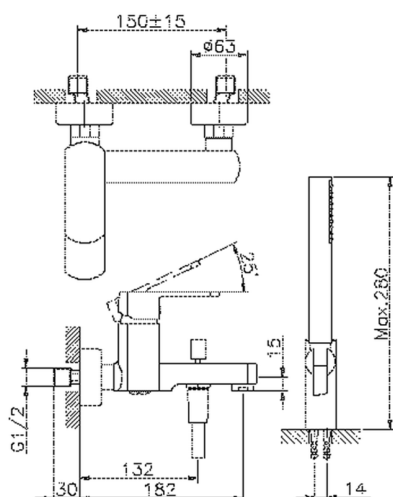

## Single lever bath mixer, with shower set DADO\_DD000120

MODEL **DD000120**

Single lever bath mixer, with shower set, wall mounted adjustable handshower bracket, D.26 mm ABS minimalistic one spray handshower, 150 cm SUPREME smooth flexible hose

### CHARACTERISTICS

Cartridge Spare Parts **ZZ96799000**  
**35 mm Cartridge**