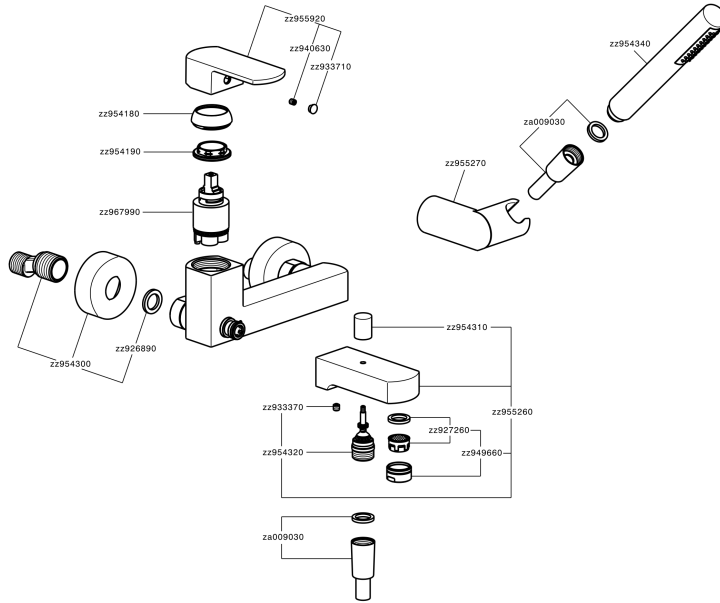

## Single lever bath mixer, with shower set DADO\_DD000120

MODEL **DD000120**

Single lever bath mixer, with shower set, wall mounted adjustable handshower bracket, D.26 mm ABS minimalistic one spray handshower, 150 cm SUPREME smooth flexible hose

### CHARACTERISTICS

Cartridge Spare Parts **ZZ96799000**  
**35 mm Cartridge**

## Single lever bath mixer, with shower set DADO\_DD000120

DD000120

<https://en.huberitalia.com/single-lever-bath-mixer-with-shower-set-dado-dd000120>

2024-12-22