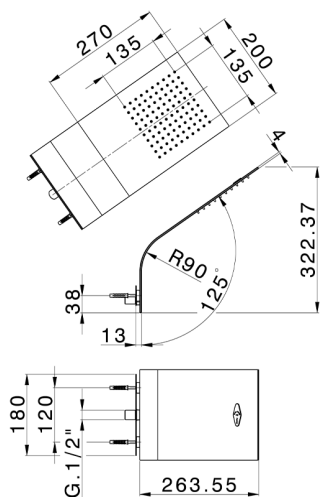

Wall-mounted showerhead ZEN_ZS122140

MODEL **ZS122140**

Wall-mounted showerhead, rain function, with patented safety valve, Stainless Steel AISI 304

AVAILABLE FINISHINGS

D1 40 Matt Black

D2 4Q Matt White

CHARACTERISTICS