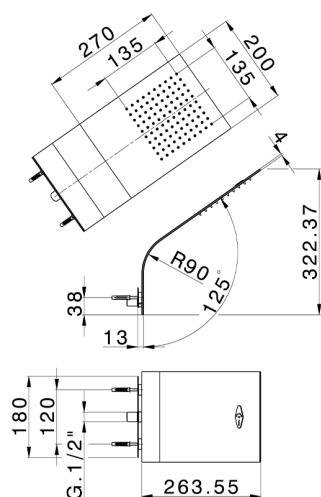

Wall-mounted showerhead ZEN_ZS122140

MODEL **ZS122140**

Wall-mounted showerhead, rain function, with patented safety valve, Stainless Steel AISI 304

AVAILABLE FINISHINGS

D1 40 Matt Black

D2 4Q Matt White

CHARACTERISTICS