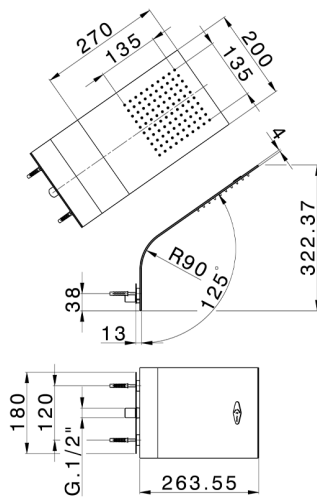

Wall-mounted showerhead ZEN_ZS122140

MODEL **ZS122140**

Wall-mounted showerhead, rain function, with patented safety valve, Stainless Steel AISI 304

AVAILABLE FINISHINGS

D1 40 Matt Black

D2 4Q Matt White

CHARACTERISTICS