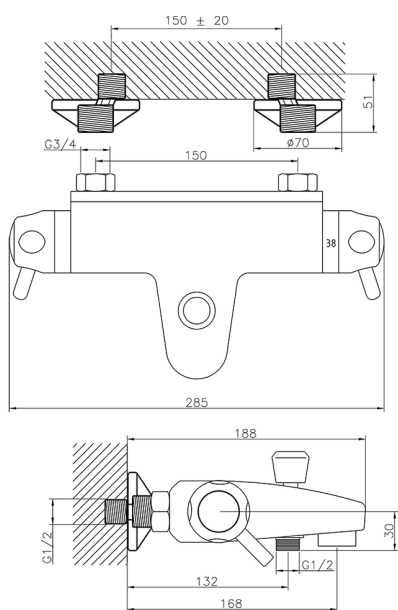

Thermostatic

The Huber thermostatic is your personal water manager, helping you to handle, control and save water and energy.

2024-09-19