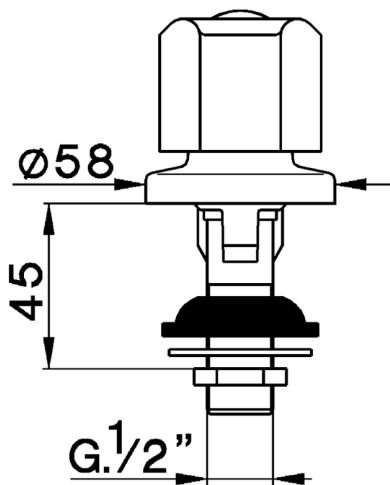

Bidet tap EVA_EV001100

MODEL **EV001100**

Bidet tap, without automatic pop-up waste, without handle

AVAILABLE FINISHINGS

21 21 Chrome

CHARACTERISTICS

2026-06-10