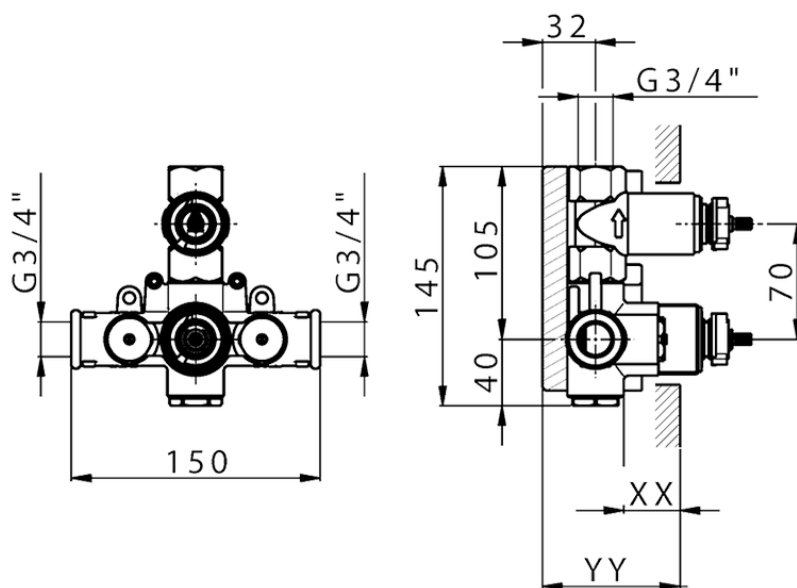

Exposed part for 1-outlet con.thermo.shower valve THERMO_SU007300

SU007300

<https://en.huberitalia.com/exposed-part-for-1-outlet-con-thermo-shower-valve-thermo-su007300>

Piastra/Plate/Plaque/Platte/Placa

2-3mm: XX 25-40 YY 76-91

10 mm: XX 16-31 YY 65-80

ZB007361

<https://en.huberitalia.com/1-outlet-concealed-thermostatic-shower-valve-concealed-zb007361>

Piastra/Plate/Plaque/Platte/Placa

2-3mm: XX 25-40 YY 76-91

10 mm: XX 16-31 YY 65-80

ZB007301

<https://en.huberitalia.com/1-outlet-concealed-thermostatic-shower-valve-concealed-zb007301>

2024-11-24