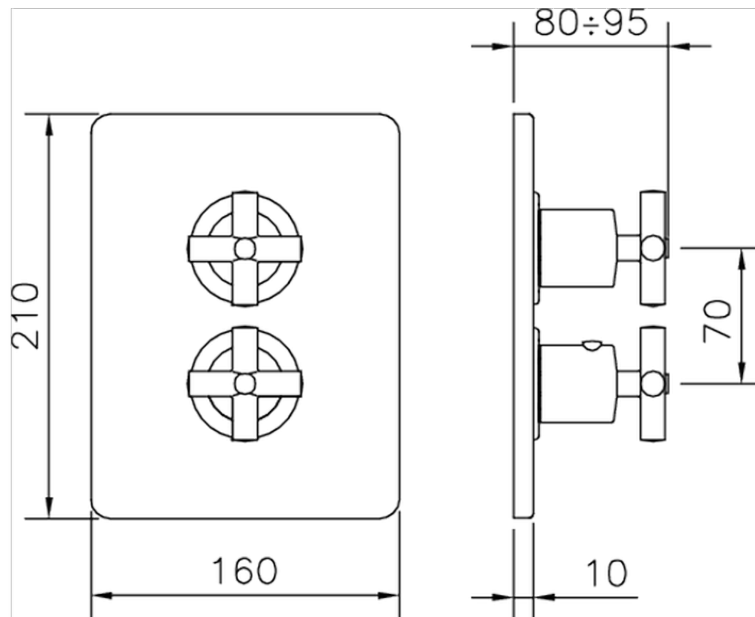

Exposed part for 1-outlet con.thermo.shower valve THERMO_SU007300

SU007300

<https://en.huberitalia.com/exposed-part-for-1-outlet-con-thermo-shower-valve-thermo-su007300>

Piastra/Plate/Plaque/Platte/Placa

2-3mm: XX 25-40 YY 76-91

10 mm: XX 16-31 YY 65-80

ZB007361

<https://en.huberitalia.com/1-outlet-concealed-thermostatic-shower-valve-concealed-zb007361>

Piastra/Plate/Plaque/Platte/Placa

2-3mm: XX 25-40 YY 76-91

10 mm: XX 16-31 YY 65-80

ZB007301

<https://en.huberitalia.com/1-outlet-concealed-thermostatic-shower-valve-concealed-zb007301>

2024-11-24