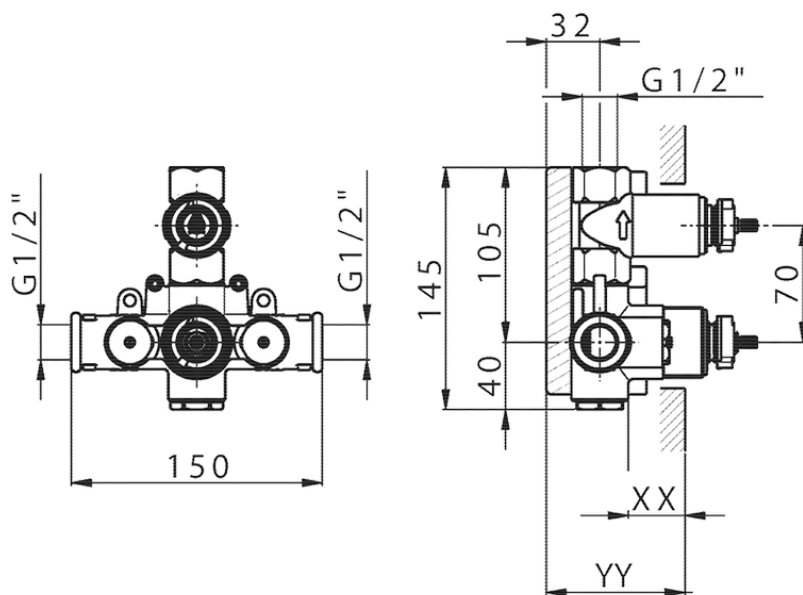

Exposed part for 1-outlet con.thermo.shower valve THERMO_SU007300

SU007300

<https://en.huberitalia.com/exposed-part-for-1-outlet-con-thermo-shower-valve-thermo-su007300>

Piastra/Plate/Plaque/Platte/Placa

2-3mm: XX 25-40 YY 76-91

10 mm: XX 16-31 YY 65-80

ZB007361

<https://en.huberitalia.com/1-outlet-concealed-thermostatic-shower-valve-concealed-zb007361>

Piastra/Plate/Plaque/Platte/Placa

2-3mm: XX 25-40 YY 76-91

10 mm: XX 16-31 YY 65-80

ZB007301

<https://en.huberitalia.com/1-outlet-concealed-thermostatic-shower-valve-concealed-zb007301>

2024-11-24