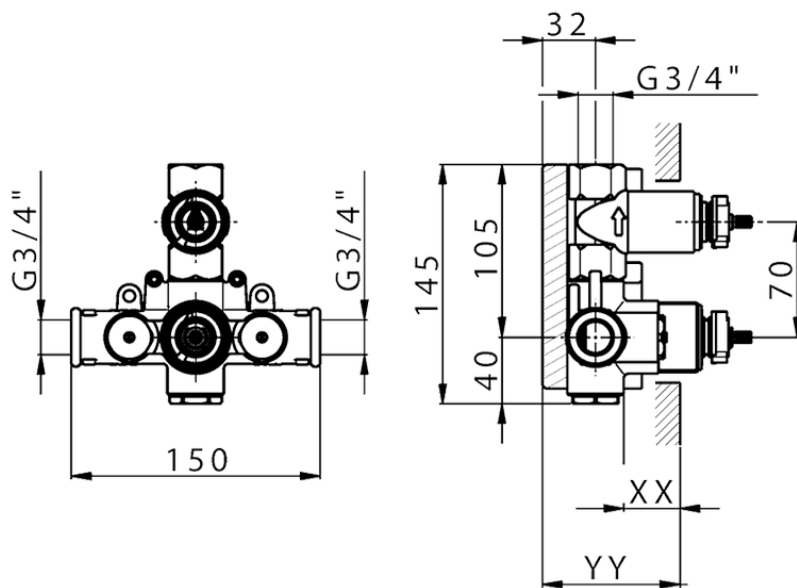

Exposed part for 1-outlet con.thermo.shower valve THERMO_SU007300

SU007300

<https://en.huberitalia.com/exposed-part-for-1-outlet-con-thermo-shower-valve-thermo-su007300>

Piastra/Plate/Plaque/Platte/Placa

2-3mm: XX 25-40 YY 76-91

10 mm: XX 16-31 YY 65-80

ZB007361

<https://en.huberitalia.com/1-outlet-concealed-thermostatic-shower-valve-concealed-zb007361>

Piastra/Plate/Plaque/Platte/Placa

2-3mm: XX 25-40 YY 76-91

10 mm: XX 16-31 YY 65-80

ZB007301

<https://en.huberitalia.com/1-outlet-concealed-thermostatic-shower-valve-concealed-zb007301>

2024-11-24