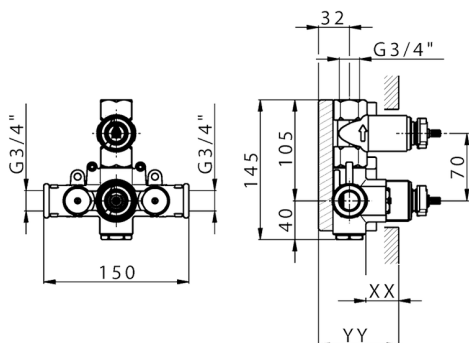

1-outlet Concealed thermostatic shower valve CONCEALED_ZB007361

MODEL **ZB007361**

1-outlet Concealed thermostatic shower valve, stopvalve with 3/4" outlet, without trim kit

AVAILABLE FINISHINGS

04 04 Without finishing

CHARACTERISTICS

Installation	Concealed
Cartridge Spare Parts	23.51A.HF
HF Thermostatic Valve	
Concealed	1

Piastra/Plate/Plaque/Platte/Placa

2-3mm: XX 25-40 YY 76-91

10 mm: XX 16-31 YY 65-80

Thermostatic

The Huber thermostatic is your personal water manager, helping you to handle, control and save water and energy.

1-outlet Concealed thermostatic shower valve CONCEALED_ZB007301

MODEL **ZB007301**

1-outlet Concealed thermostatic shower valve, with stopvalve, without trim kit

AVAILABLE FINISHINGS

CHARACTERISTICS

Installation	Concealed
Cartridge Spare Parts	24.04A.PP
8x20 Plus P Thermostatic Valve	
Concealed	1