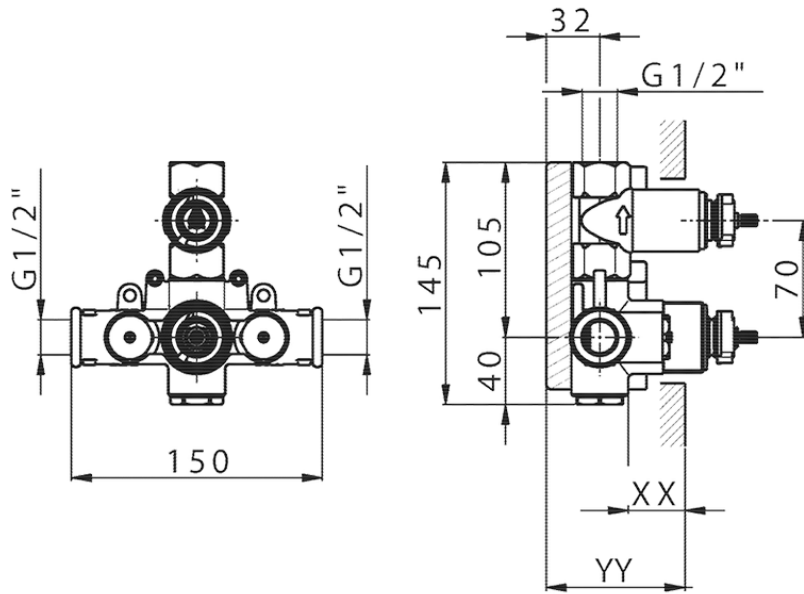

## Exposed part for 1-outlet con.thermo.shower valve THERMO\_SU007300

SU007300

<https://en.huberitalia.com/exposed-part-for-1-outlet-con-thermo-shower-valve-thermo-su007300>

## Piastra/Plate/Plaque/Platte/Placa

2-3mm: XX 25-40 YY 76-91

10 mm: XX 16-31 YY 65-80

ZB007361

<https://en.huberitalia.com/1-outlet-concealed-thermostatic-shower-valve-concealed-zb007361>

## Piastra/Plate/Plaque/Platte/Placa

2-3mm: XX 25-40 YY 76-91

10 mm: XX 16-31 YY 65-80

ZB007301

<https://en.huberitalia.com/1-outlet-concealed-thermostatic-shower-valve-concealed-zb007301>

2024-11-24