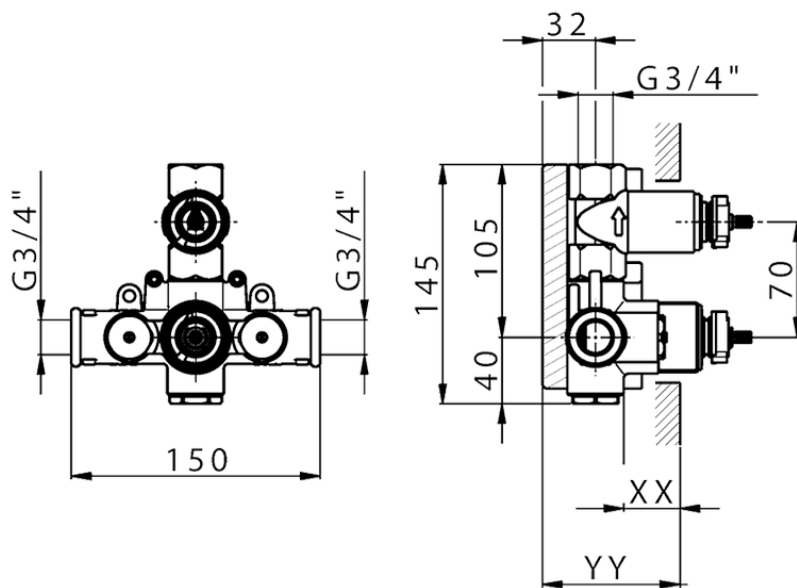

## Exposed part for 1-outlet con.thermo.shower valve THERMO\_SU007300

SU007300

<https://en.huberitalia.com/exposed-part-for-1-outlet-con-thermo-shower-valve-thermo-su007300>

## Piastra/Plate/Plaque/Platte/Placa

2-3mm: XX 25-40 YY 76-91

10 mm: XX 16-31 YY 65-80

ZB007361

<https://en.huberitalia.com/1-outlet-concealed-thermostatic-shower-valve-concealed-zb007361>

## Piastra/Plate/Plaque/Platte/Placa

2-3mm: XX 25-40 YY 76-91

10 mm: XX 16-31 YY 65-80

ZB007301

<https://en.huberitalia.com/1-outlet-concealed-thermostatic-shower-valve-concealed-zb007301>

2024-11-24