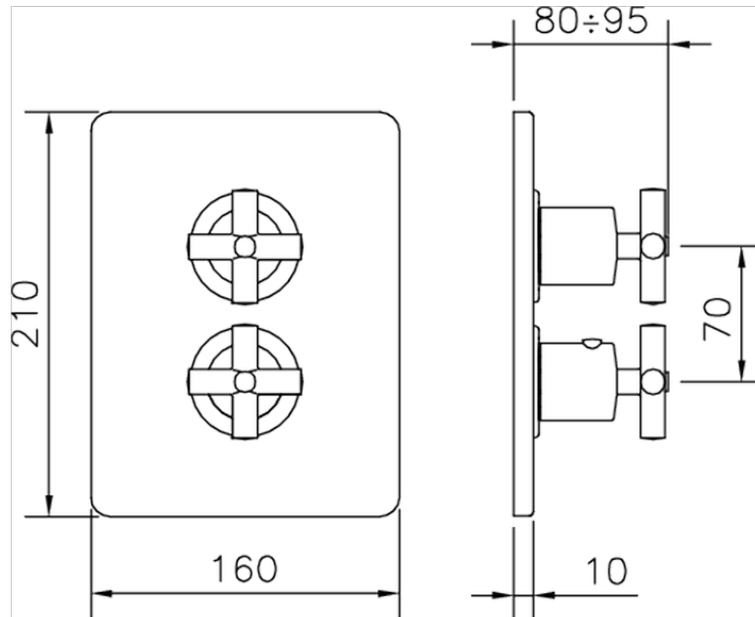

## Exposed part for 1-outlet con.thermo.shower valve THERMO\_SU007300

SU007300

<https://en.huberitalia.com/exposed-part-for-1-outlet-con-thermo-shower-valve-thermo-su007300>

## Piastra/Plate/Plaque/Platte/Placa

2-3mm: XX 25-40 YY 76-91

10 mm: XX 16-31 YY 65-80

ZB007361

<https://en.huberitalia.com/1-outlet-concealed-thermostatic-shower-valve-concealed-zb007361>

## Piastra/Plate/Plaque/Platte/Placa

2-3mm: XX 25-40 YY 76-91

10 mm: XX 16-31 YY 65-80

ZB007301

<https://en.huberitalia.com/1-outlet-concealed-thermostatic-shower-valve-concealed-zb007301>

2024-11-24