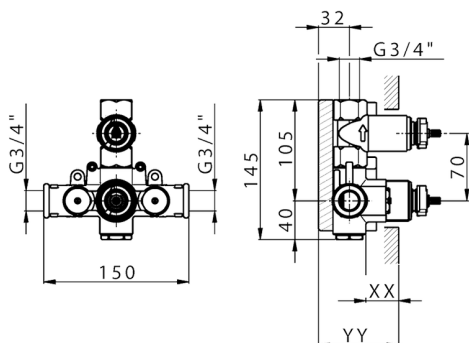

1-outlet Concealed thermostatic shower valve CONCEALED_ZB007361

MODEL **ZB007361**

1-outlet Concealed thermostatic shower valve, stopvalve with 3/4" outlet, without trim kit

AVAILABLE FINISHINGS

04 04 Without finishing

CHARACTERISTICS

Installation	Concealed
Cartridge Spare Parts	23.51A.HF
HF Thermostatic Valve	
Concealed	1

Piastra/Plate/Plaque/Platte/Placa

2-3mm: XX 25-40 YY 76-91

10 mm: XX 16-31 YY 65-80

Thermostatic

The Huber thermostatic is your personal water manager, helping you to handle, control and save water and energy.

CHARACTERISTICS

Installation **Concealed**

Cartridge Spare Parts **24.04A.PP**

8x20 Plus P Thermostatic Valve

Concealed **1**

Piastra/Plate/Plaque/Platte/Placa

2-3mm: XX 25-40 YY 76-91

10 mm: XX 16-31 YY 65-80