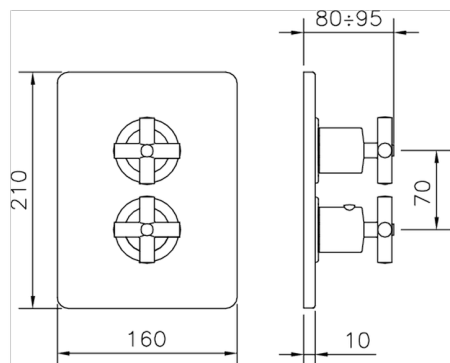

CHARACTERISTICS

Installation **Concealed**
Required concealed parts **ZB007361**
ZB007301

Thermostatic

The Huber thermostatic is your personal water manager, helping you to handle, control and save water and energy.