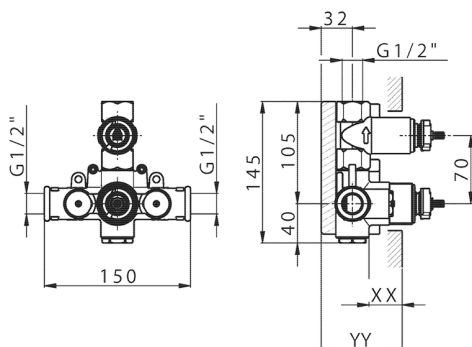

CHARACTERISTICS

Installation	Concealed
Cartridge Spare Parts	23.51A.HF
HF Thermostatic Valve	
Concealed	1

Piastra/Plate/Plaque/Platte/Placa

2-3mm: XX 25-40 YY 76-91

10 mm: XX 16-31 YY 65-80

Thermostatic

The Huber thermostatic is your personal water manager, helping you to handle, control and save water and energy.

1-outlet Concealed thermostatic shower valve CONCEALED_ZB007301

MODEL **ZB007301**

1-outlet Concealed thermostatic shower valve, with stopvalve, without trim kit

AVAILABLE FINISHINGS

04 04 Without finishing

CHARACTERISTICS

Installation **Concealed**

Cartridge Spare Parts **24.04A.PP**

8x20 Plus P Thermostatic Valve

Concealed **1**

Piastra/Plate/Plaque/Platte/Placa

2-3mm: XX 25-40 YY 76-91

10 mm: XX 16-31 YY 65-80