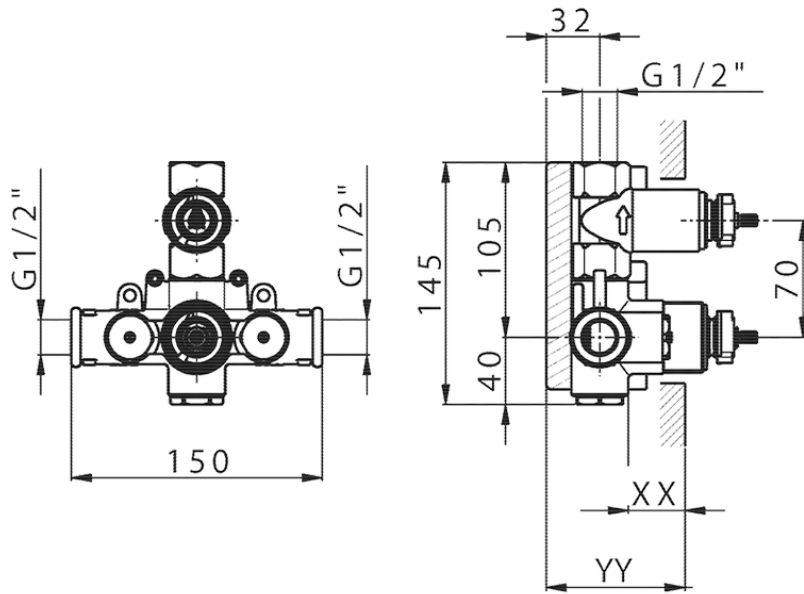

Exposed part for 1-outlet con.thermo.shower valve THERMO_SU007300

SU007300

<https://en.huberitalia.com/exposed-part-for-1-outlet-con-thermo-shower-valve-thermo-su007300>

Piastra/Plate/Plaque/Platte/Placa

2-3mm: XX 25-40 YY 76-91

10 mm: XX 16-31 YY 65-80

ZB007361

<https://en.huberitalia.com/1-outlet-concealed-thermostatic-shower-valve-concealed-zb007361>

Piastra/Plate/Plaque/Platte/Placa

2-3mm: XX 25-40 YY 76-91

10 mm: XX 16-31 YY 65-80

ZB007301

<https://en.huberitalia.com/1-outlet-concealed-thermostatic-shower-valve-concealed-zb007301>

2024-11-24