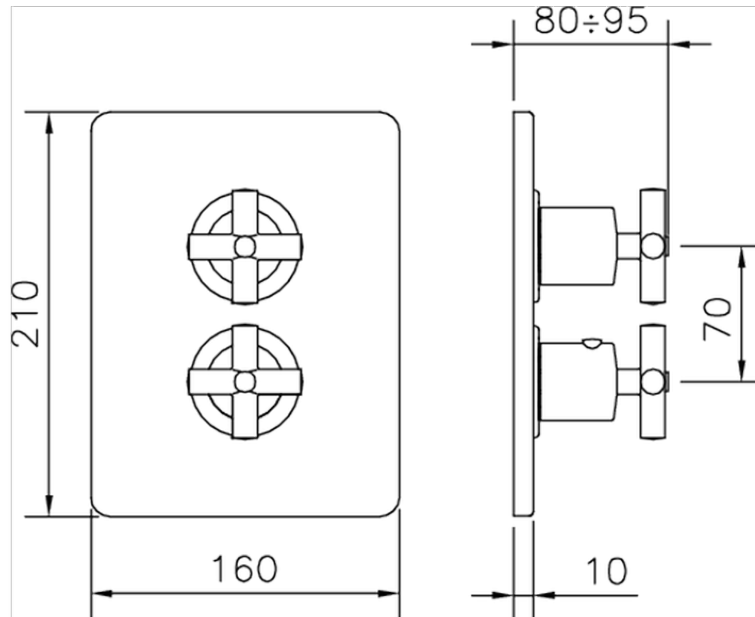

Exposed part for 1-outlet con.thermo.shower valve THERMO_SU007300

SU007300

<https://en.huberitalia.com/exposed-part-for-1-outlet-con-thermo-shower-valve-thermo-su007300>

Piastra/Plate/Plaque/Platte/Placa

2-3mm: XX 25-40 YY 76-91

10 mm: XX 16-31 YY 65-80

ZB007361

<https://en.huberitalia.com/1-outlet-concealed-thermostatic-shower-valve-concealed-zb007361>

Piastra/Plate/Plaque/Platte/Placa

2-3mm: XX 25-40 YY 76-91

10 mm: XX 16-31 YY 65-80

ZB007301

<https://en.huberitalia.com/1-outlet-concealed-thermostatic-shower-valve-concealed-zb007301>

2024-11-24