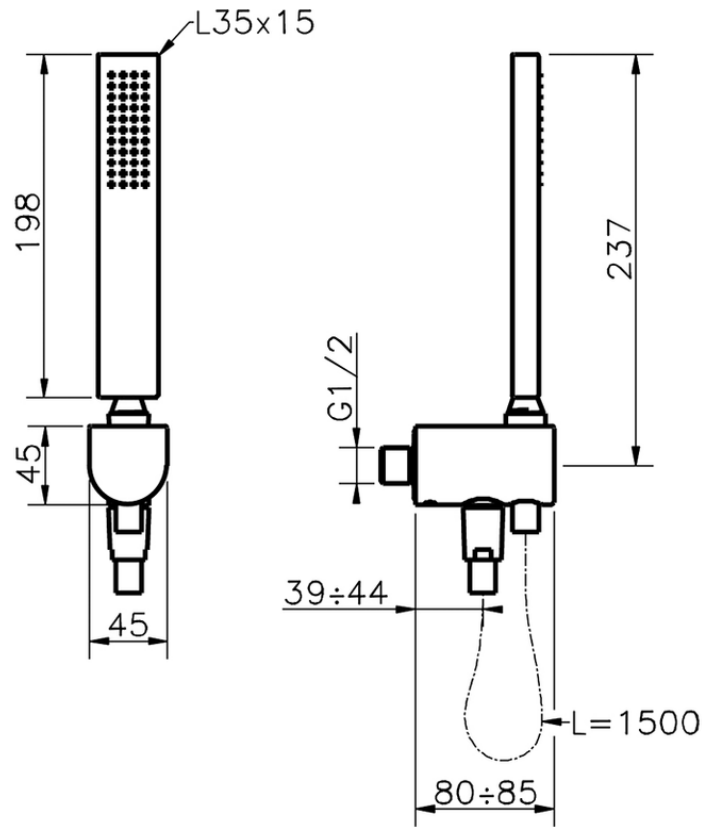

Shower set on wall elbow SHOWER\_SS018870

SS018870

<https://en.huberitalia.com/shower-set-on-wall-elbow-shower-ss018870>

2024-12-22