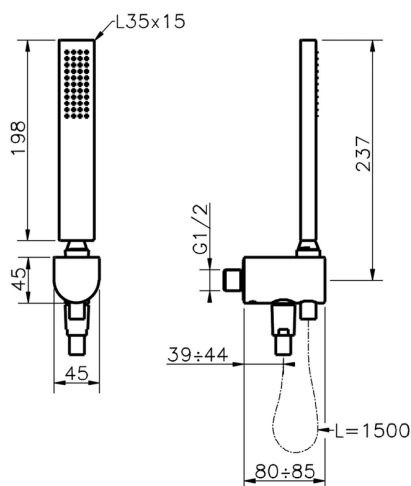

Shower set on wall elbow SHOWER_SS018870

MODEL **SS018870**

Shower set on wall elbow, handshower holder with integrated 1/2" elbow, 35x15 mm Brass minimalistic one spray handshower, 150 cm SUPREME smooth flexible hose

AVAILABLE FINISHINGS

CHARACTERISTICS

2024-12-22