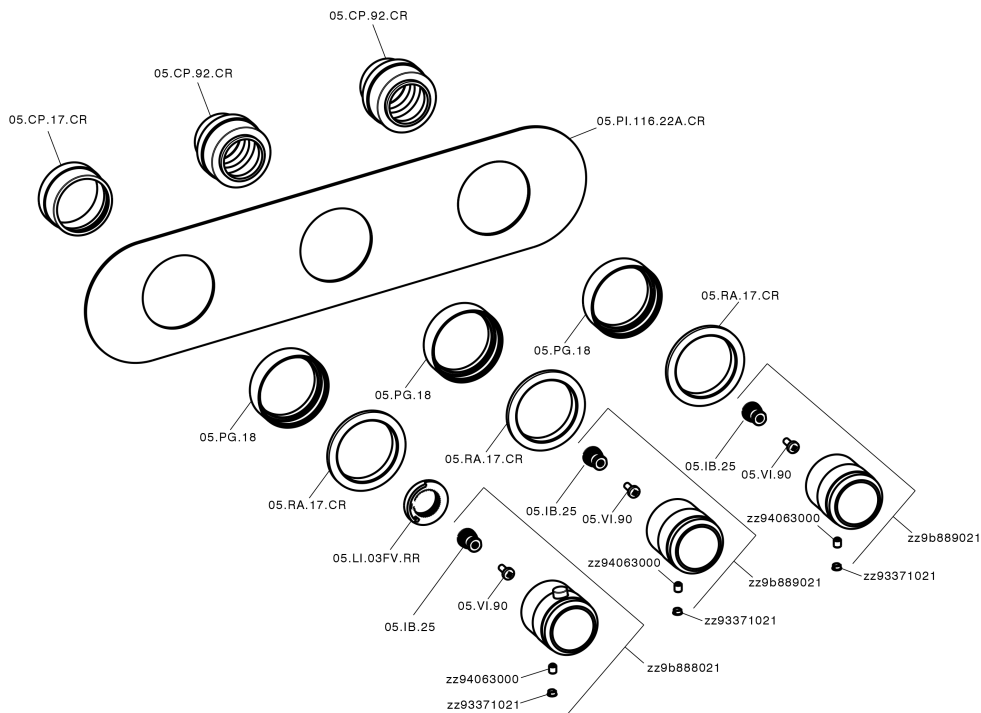

Cover Part for 2 Function Concealed Thermo Valve CHRONOS_CR01R200

CR01R200

<https://en.huberitalia.com/cover-part-for-2-function-concealed-thermo-valve-chronos-cr01r200>

2 Function Concealed Thermostatic Valve CONCEALED_ZB01R200

ZB01R200

<https://en.huberitalia.com/2-function-concealed-thermostatic-valve-concealed-zb01r200>

2025-04-11