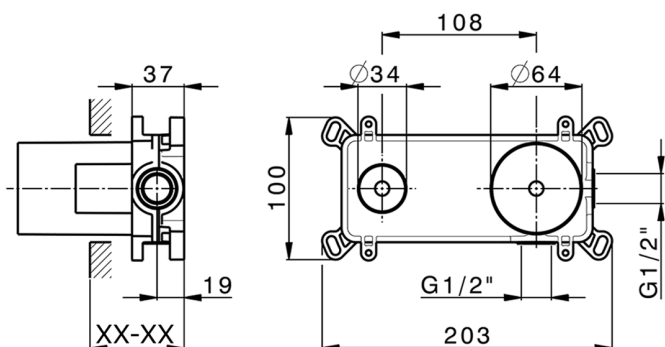

Exposed part for single lever washbasin valve M32_MT005512

MODEL **MT005512**

Exposed part for single lever washbasin valve, without concealed part, spout L.300 mm, for item Easy-Box ZB002450 and art. ZB025510

Concealed single lever washbasin mixer Easy-Box CONCEALED_ZB002450

MODEL **ZB002450**

Concealed single lever washbasin mixer
Easy-Box, with protection guard box, without trim kit

AVAILABLE FINISHINGS

CHARACTERISTICS

Concealed **1**
Cartridge Spare Parts **ZZ95409000**
35 mm Cartridge

Piastra/Plate/Plaque/Platte/Placa

2-3mm: XX 56-76

10mm: XX 48-68

EcoStop

EcoStop feature limits water flow to approximately 50% of maximum output with one point of resistance on setting. Push slightly past the middle stop only when full water output is required. This will save water up to 50%.