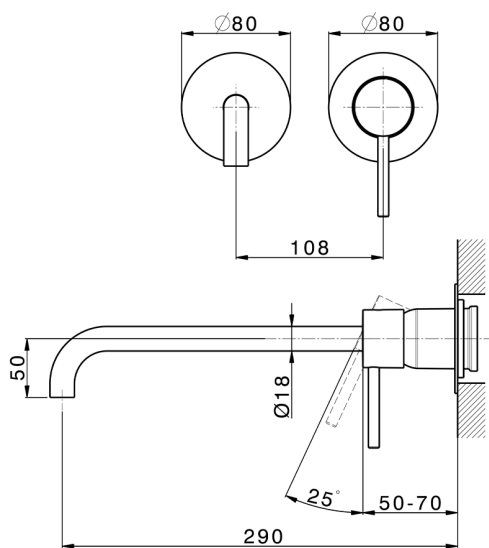

Exposed part for single lever washbasin valve M32_MT005512

MODEL **MT005512**

Exposed part for single lever washbasin valve, without concealed part, spout L.300 mm, for item Easy-Box ZB002450 and art. ZB025510

AVAILABLE FINISHINGS

-  **21** 21 Chrome
-  **26** 26 Old Copper
-  **2F** 2F Brushed Nickel
-  **2W** 2W Brushed Gold
-  **40** 40 Matt Black
-  **4Q** 4Q Matt White

CHARACTERISTICS

Installation **Concealed**
 Required concealed parts **ZB002450**

Concealed single lever washbasin mixer Easy-Box CONCEALED_ZB002450

MODEL **ZB002450**

Concealed single lever washbasin mixer
Easy-Box, with protection guard box, without trim kit

AVAILABLE FINISHINGS

CHARACTERISTICS

Concealed **1**
Cartridge Spare Parts **ZZ95409000**
35 mm Cartridge

Piastra/Plate/Plaque/Platte/Placa

2-3mm: XX 56-76

10mm: XX 48-68

EcoStop

EcoStop feature limits water flow to approximately 50% of maximum output with one point of resistance on setting. Push slightly past the middle stop only when full water output is required. This will save water up to 50%.