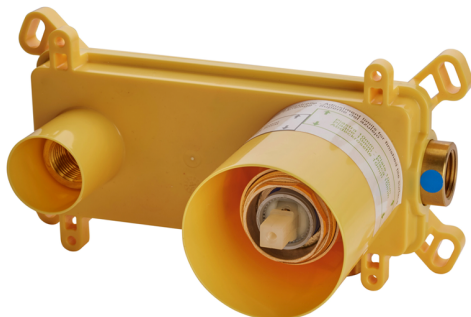

Exposed part for single lever washbasin valve M32_MT005512

MODEL **MT005512**

Exposed part for single lever washbasin valve, without concealed part, spout L.300 mm, for item Easy-Box ZB002450 and art. ZB025510

AVAILABLE FINISHINGS

-  **21** 21 Chrome
-  **26** 26 Old Copper
-  **2F** 2F Brushed Nickel
-  **2W** 2W Brushed Gold
-  **40** 40 Matt Black
-  **4Q** 4Q Matt White

CHARACTERISTICS

Installation **Concealed**
 Required concealed parts **ZB002450**

Concealed single lever washbasin mixer Easy-Box CONCEALED_ZB002450

MODEL **ZB002450**

Concealed single lever washbasin mixer
Easy-Box, with protection guard box, without trim kit

AVAILABLE FINISHINGS

CHARACTERISTICS

Concealed **1**
Cartridge Spare Parts **ZZ95409000**
35 mm Cartridge

Piastra/Plate/Plaque/Platte/Placa

2-3mm: XX 56-76

10mm: XX 48-68

EcoStop

EcoStop feature limits water flow to approximately 50% of maximum output with one point of resistance on setting. Push slightly past the middle stop only when full water output is required. This will save water up to 50%.