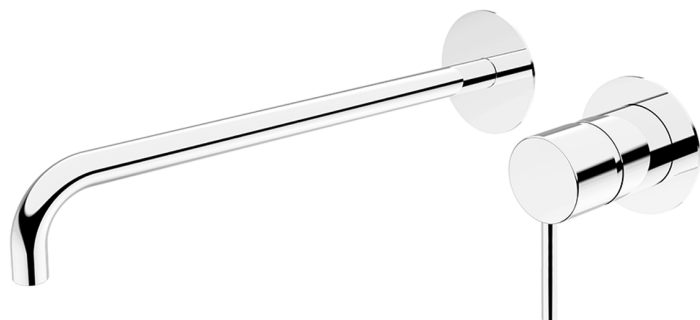

Exposed part for single lever washbasin valve M32_MT005512

MODEL **MT005512**

Exposed part for single lever washbasin valve, without concealed part, spout L.300 mm, for item Easy-Box ZB002450 and art. ZB025510

AVAILABLE FINISHINGS

-  **21** 21 Chrome
-  **26** 26 Old Copper
-  **2F** 2F Brushed Nickel
-  **2W** 2W Brushed Gold
-  **40** 40 Matt Black
-  **4Q** 4Q Matt White

CHARACTERISTICS

Installation **Concealed**
 Required concealed parts **ZB002450**

Concealed single lever washbasin mixer Easy-Box CONCEALED_ZB002450

MODEL **ZB002450**

Concealed single lever washbasin mixer
Easy-Box, with protection guard box, without trim kit

AVAILABLE FINISHINGS

CHARACTERISTICS

Concealed **1**
Cartridge Spare Parts **ZZ95409000**
35 mm Cartridge

Piastra/Plate/Plaque/Platte/Placa

2-3mm: XX 56-76

10mm: XX 48-68

EcoStop

EcoStop feature limits water flow to approximately 50% of maximum output with one point of resistance on setting. Push slightly past the middle stop only when full water output is required. This will save water up to 50%.