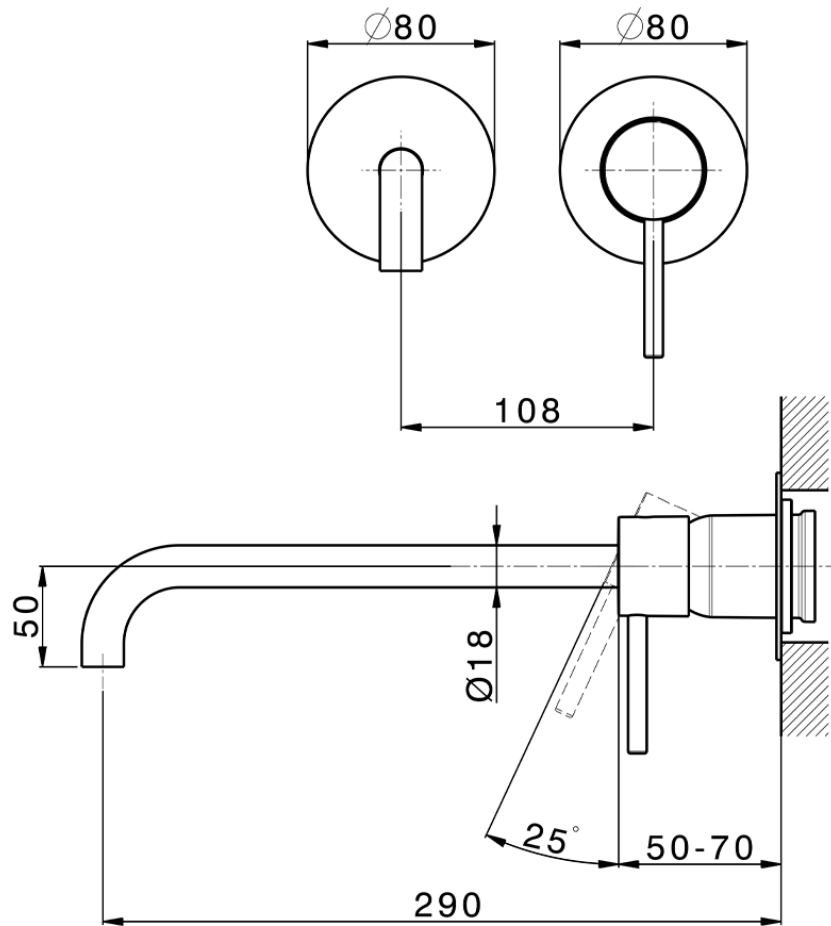

Exposed part for single lever washbasin valve M32_MT005512

MT005512

<https://en.huberitalia.com/exposed-part-for-single-lever-washbasin-valve-m32-mt005512>

Piastra/Plate/Plaque/Platte/Placa

2-3mm: XX 56-76

10mm: XX 48-68