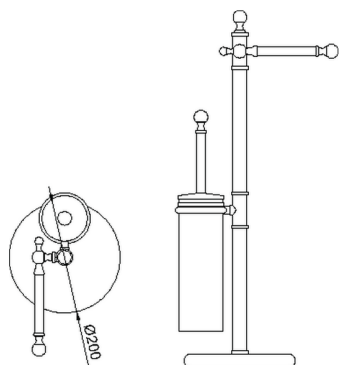

CHARACTERISTICS

2024-11-15