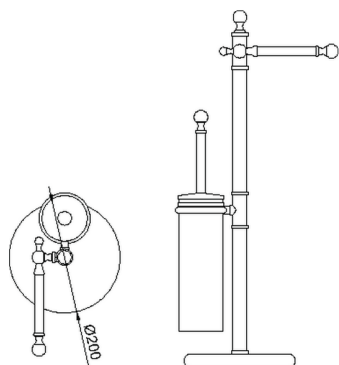

Standing set CROISSETTE_4044.01H.

MODEL **4044.01H.**

Standing set,w/Toilet Roll Holder & Toilet Brush Holder

AVAILABLE FINISHINGS

-  **AC** AC Satin Brushed Nickel
-  **BA** BA Old Bronze
-  **CR** CR Chrome
-  **2W** 2W Brushed Gold