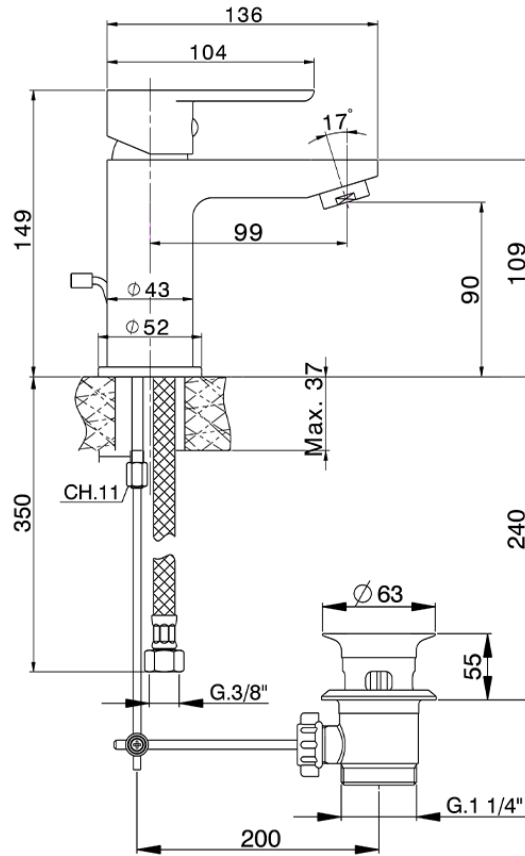

Single lever washbasin mixer EnergySave SATURNO\_SN000515

SN000515

<https://en.huberitalia.com/single-lever-washbasin-mixer-energysave-saturno-sn000515>

2026-04-06