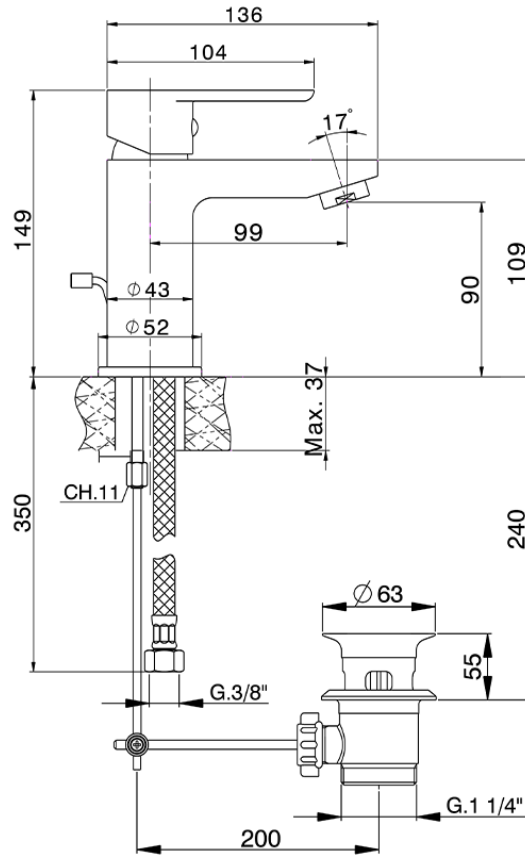

Single lever washbasin mixer EnergySave SATURNO_SN000515

SN000515

<https://en.huberitalia.com/single-lever-washbasin-mixer-energysave-saturno-sn000515>

2026-04-27