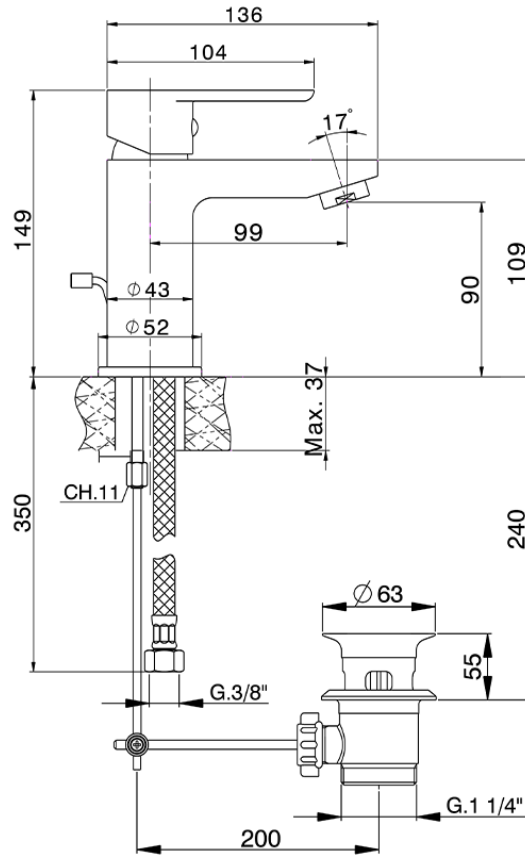

Single lever washbasin mixer EnergySave SATURNO_SN000515

SN000515

<https://en.huberitalia.com/single-lever-washbasin-mixer-energysave-saturno-sn000515>

2026-05-17