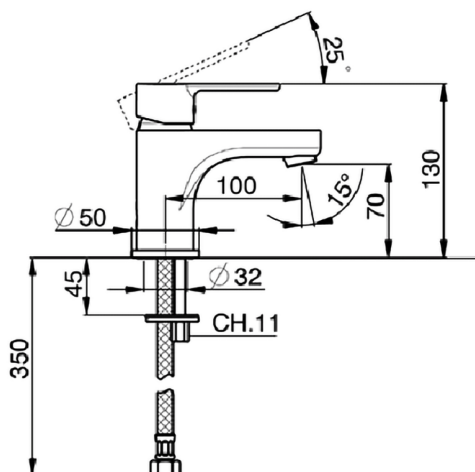

## Single lever washbasin mixer H2\_H2000540

MODEL **H2000540**

Single lever washbasin mixer, without waste, G.3/8" stainless steel flexible hoses

AVAILABLE FINISHINGS

**21** 21 Chrome

CHARACTERISTICS

Cartridge Spare Parts **ZZ95435000**

**35 mm Cartridge**

### EcoStop

EcoStop feature limits water flow to approximately 50% of maximum output with one point of resistance on setting. Push slightly past the middle stop only when full water output is required. This will save water up to 50%.