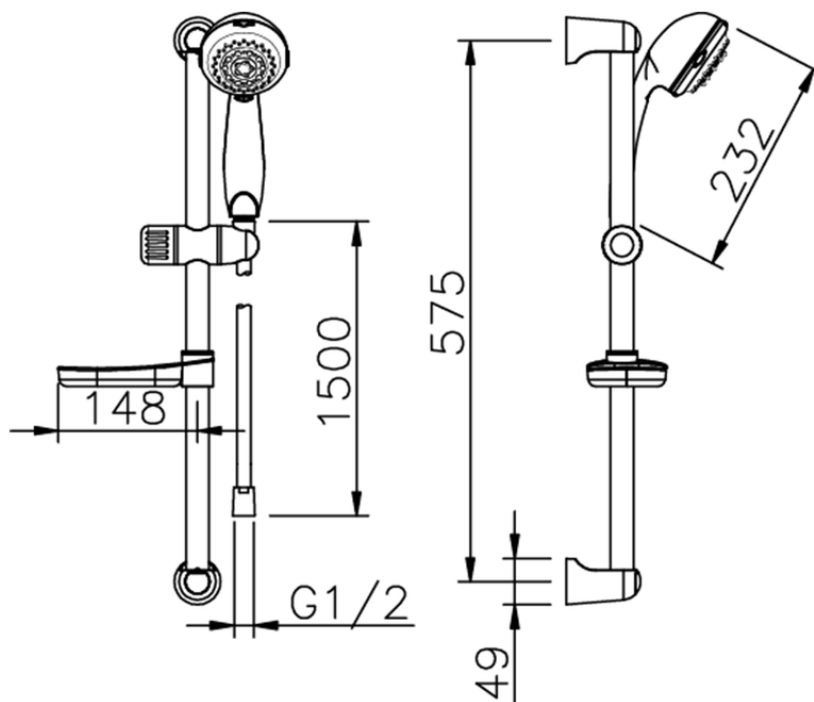

Shower set SHOWER_62.36H.

62.36H.

<https://en.huberitalia.com/shower-set-shower-62-36h>

2024-11-15