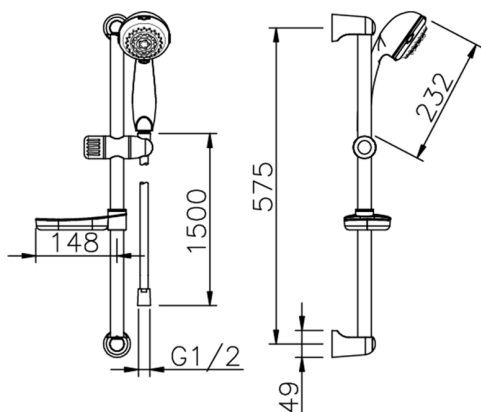

## Shower set SHOWER\_62.36H.

MODEL **62.36H.**

Shower set, 57 cm Sliding rail bar with sliding bracket, 5 Sprays Handshower, 150 cm Brass flexible hose

AVAILABLE FINISHINGS

CHARACTERISTICS

2024-11-15