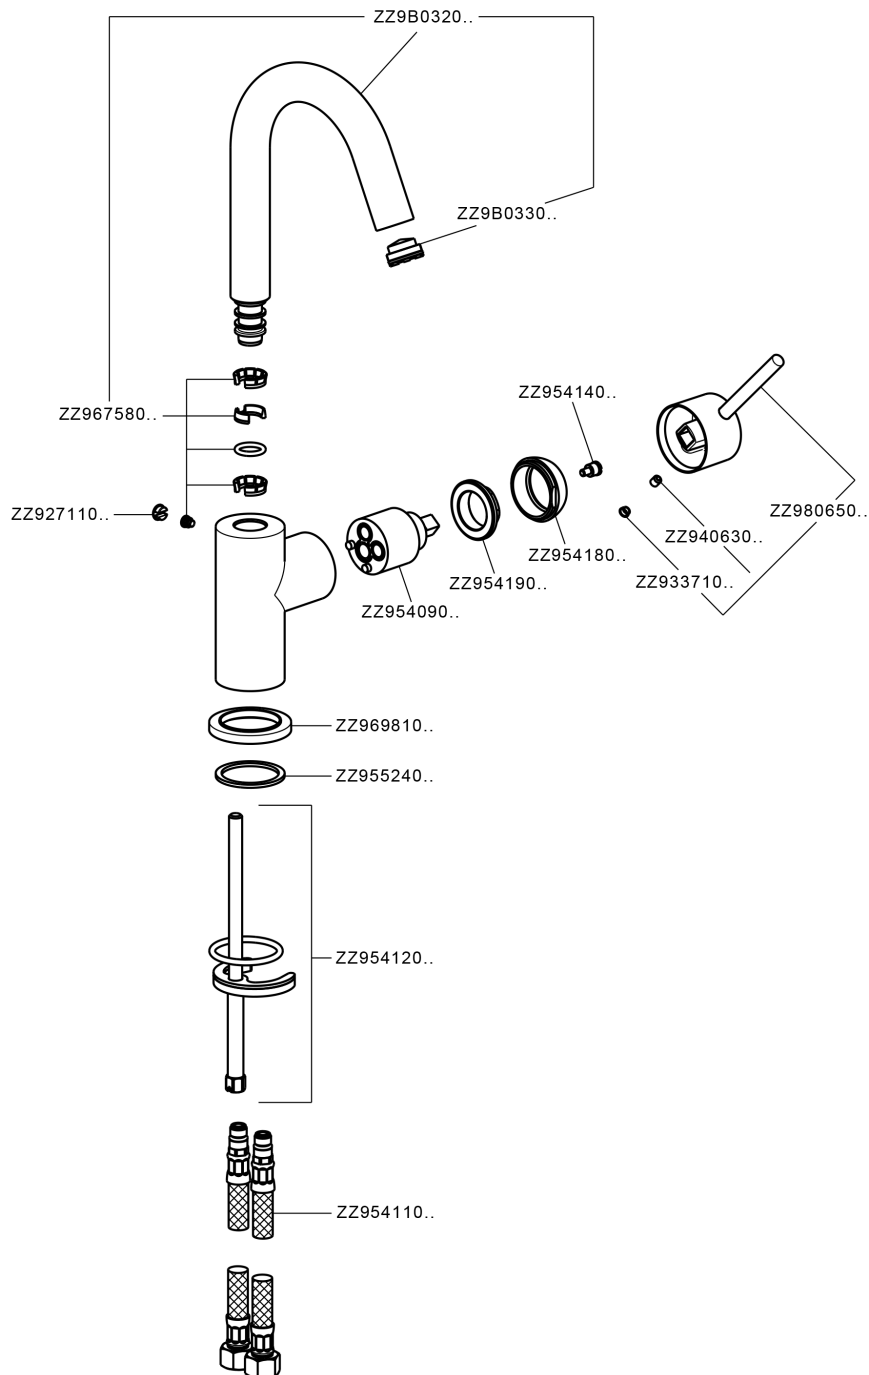

Single lever washbasin mixer EnergySave NUOVA KIRUNA_K2000485

K2000485

<https://en.huberitalia.com/single-lever-washbasin-mixer-energysave-nuova-kiruna-k2000485>

2024-12-19