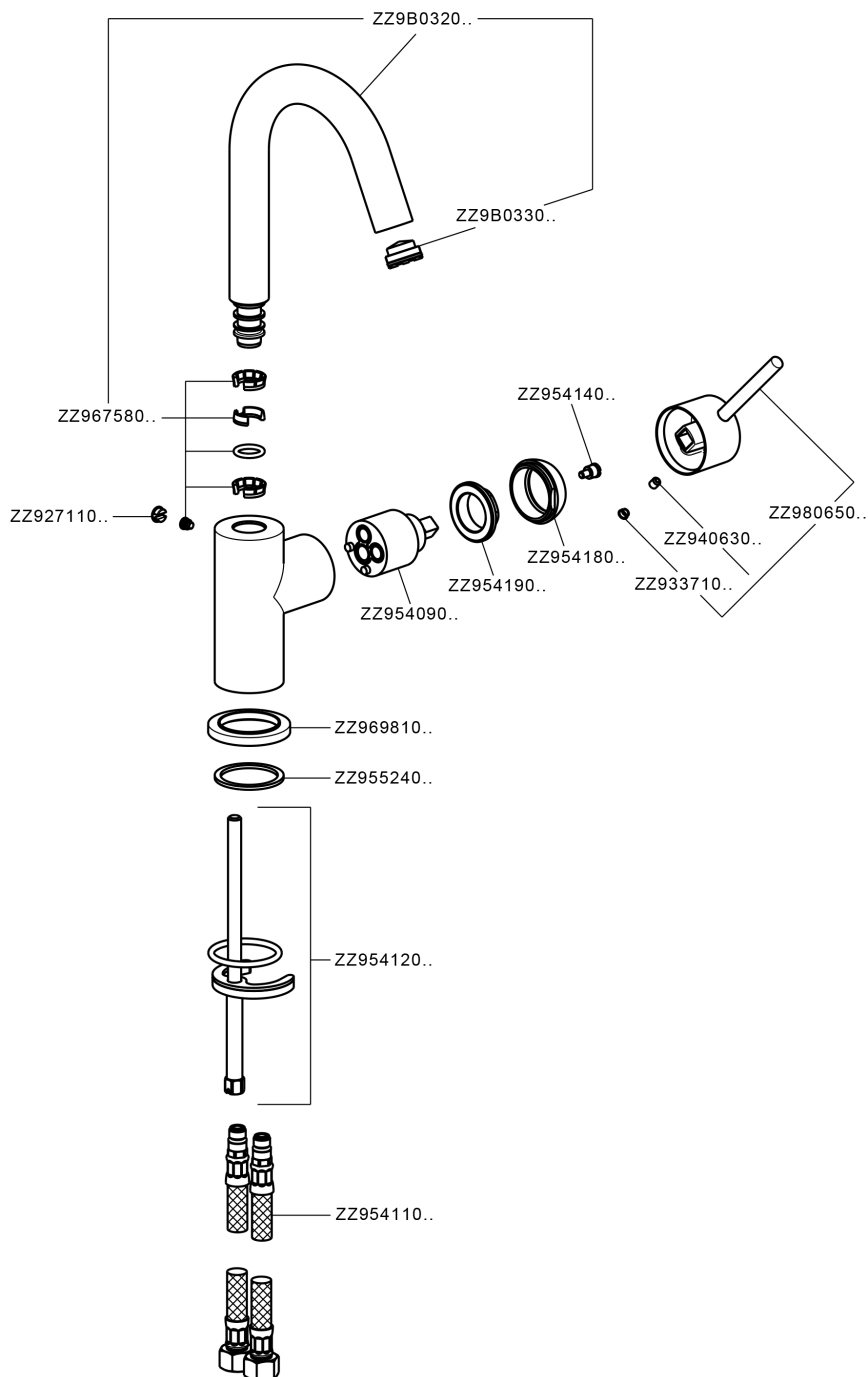

Single lever washbasin mixer EnergySave NUOVA KIRUNA_K2000485

MODEL **K2000485**

Single lever washbasin mixer EnergySave, without waste, G.3/8" stainless steel flexible hoses

AVAILABLE FINISHINGS

-  **21** 21 Chrome
-  **26** 26 Old Copper
-  **2F** 2F Brushed Nickel
-  **2W** 2W Brushed Gold
-  **40** 40 Matt Black
-  **4Q** 4Q Matt White

CHARACTERISTICS

Cartridge Spare Parts **ZZ95409000**

35 mm Cartridge

EcoStop

EcoStop feature limits water flow to approximately 50% of maximum output with one point of resistance on setting. Push slightly past the middle stop only when full water output is required. This will save water up to 50%.

EnergySave

Thanks to the EnergySave device, only cold water will be drawn if the lever is operated in the central position, so that the water heater will not be engaged and no hot water wasted, leading to considerable savings in energy and costs. The temperature can be adjusted by rotating the lever to the left, until the desired temperature is reached.

Single lever washbasin mixer EnergySave NUOVA KIRUNA_K2000485

K2000485

<https://en.huberitalia.com/single-lever-washbasin-mixer-energysave-nuova-kiruna-k2000485>

2024-12-19