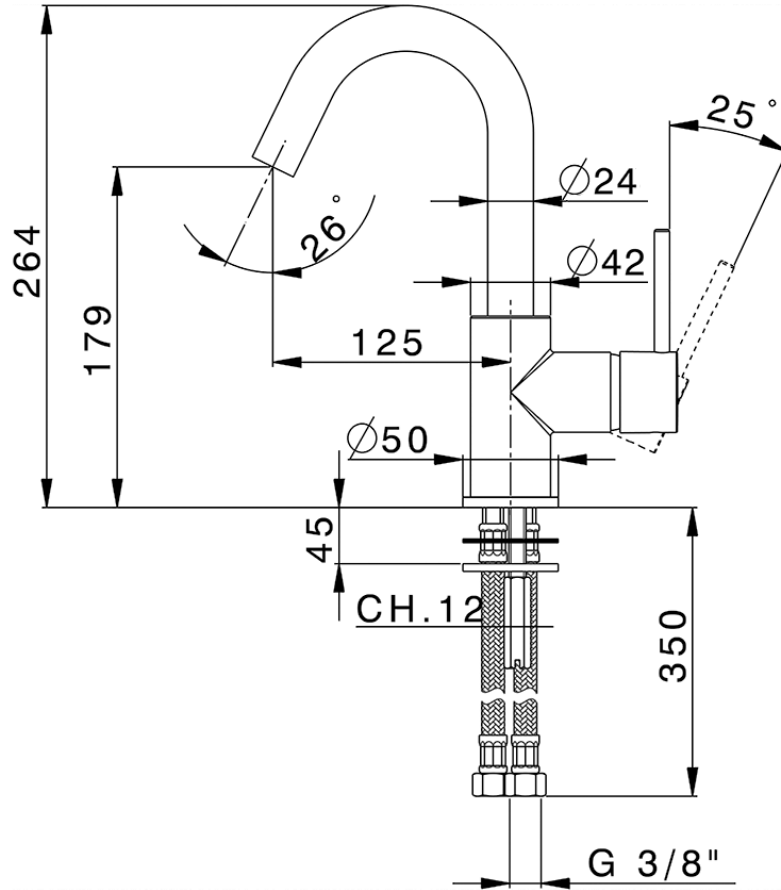

Single lever washbasin mixer EnergySave NUOVA KIRUNA\_K2000485

K2000485

<https://en.huberitalia.com/single-lever-washbasin-mixer-energysave-nuova-kiruna-k2000485>

2024-12-19