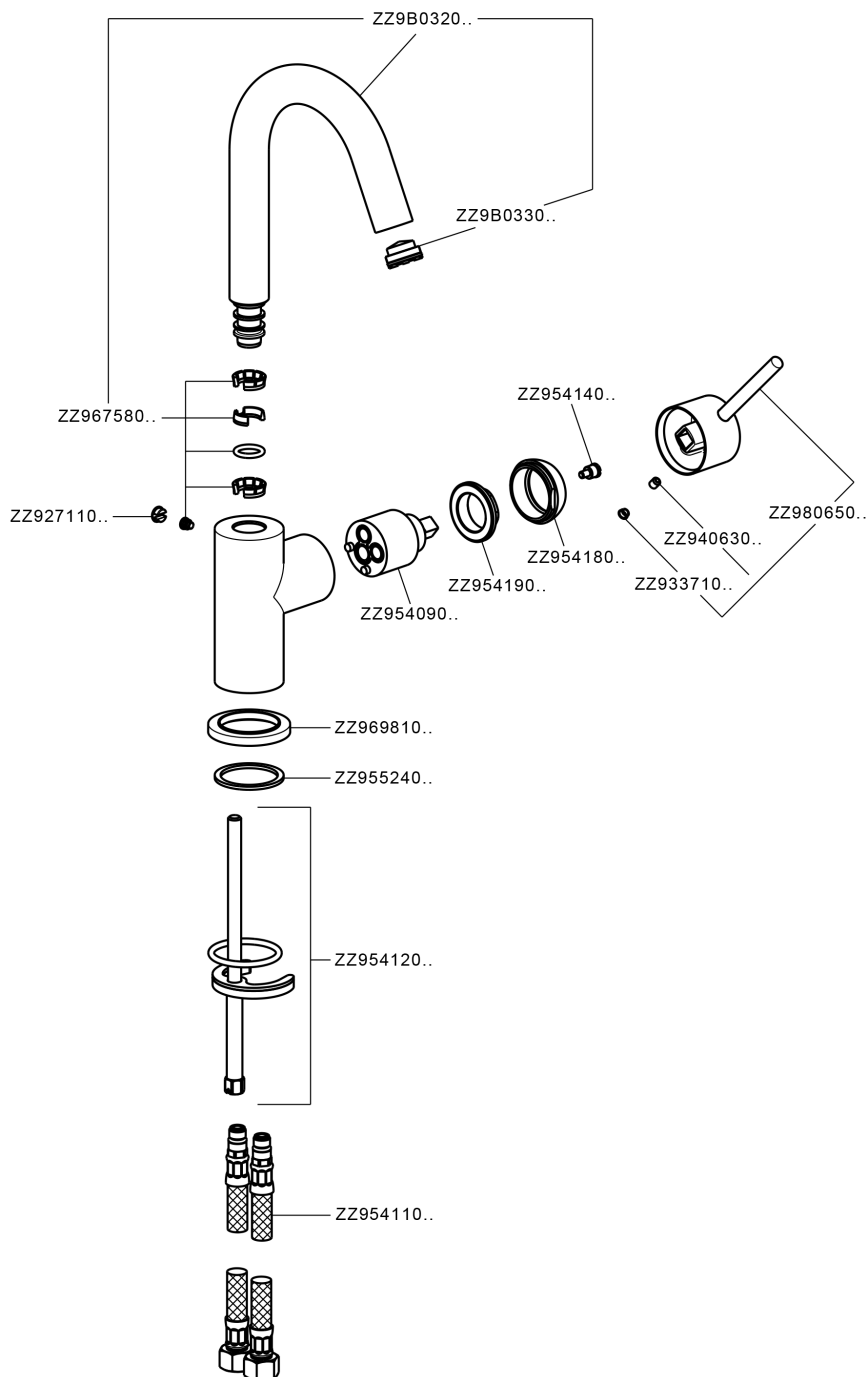

## Single lever washbasin mixer EnergySave NUOVA KIRUNA\_K2000485

K2000485

<https://en.huberitalia.com/single-lever-washbasin-mixer-energysave-nuova-kiruna-k2000485>

2024-12-19