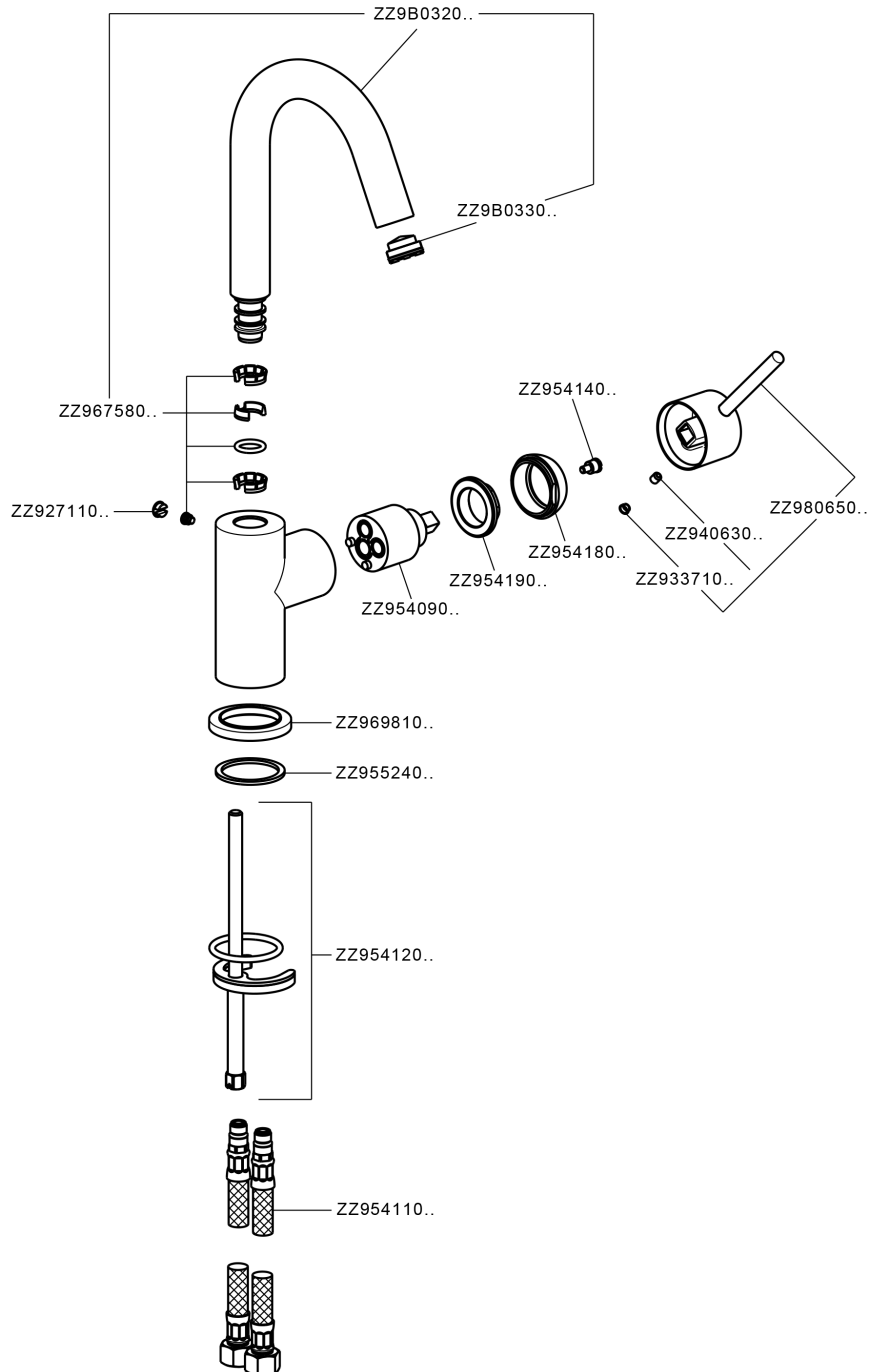

Single lever washbasin mixer EnergySave NUOVA KIRUNA_K2000485

K2000485

<https://en.huberitalia.com/single-lever-washbasin-mixer-energysave-nuova-kiruna-k2000485>

2024-12-18