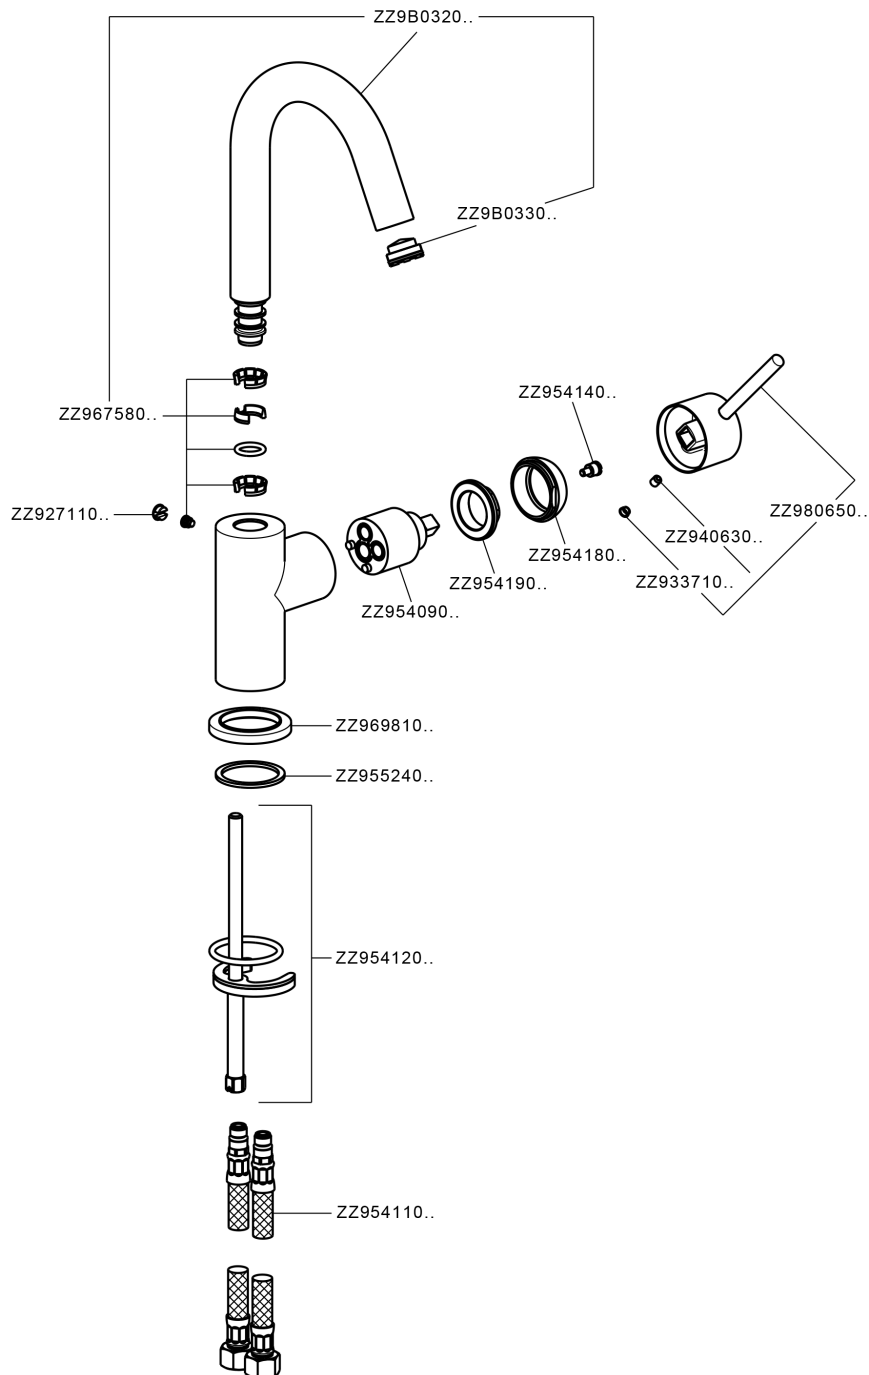

Single lever washbasin mixer EnergySave NUOVA KIRUNA_K2000485

MODEL **K2000485**

Single lever washbasin mixer EnergySave, without waste, G.3/8" stainless steel flexible hoses

AVAILABLE FINISHINGS

-  **21** 21 Chrome
-  **26** 26 Old Copper
-  **2F** 2F Brushed Nickel
-  **2W** 2W Brushed Gold
-  **40** 40 Matt Black
-  **4Q** 4Q Matt White

CHARACTERISTICS

Cartridge Spare Parts **ZZ95409000**

35 mm Cartridge

EcoStop

EcoStop feature limits water flow to approximately 50% of maximum output with one point of resistance on setting. Push slightly past the middle stop only when full water output is required. This will save water up to 50%.

EnergySave

Thanks to the EnergySave device, only cold water will be drawn if the lever is operated in the central position, so that the water heater will not be engaged and no hot water wasted, leading to considerable savings in energy and costs. The temperature can be adjusted by rotating the lever to the left, until the desired temperature is reached.

Single lever washbasin mixer EnergySave NUOVA KIRUNA_K2000485

K2000485

<https://en.huberitalia.com/single-lever-washbasin-mixer-energysave-nuova-kiruna-k2000485>

2024-12-18