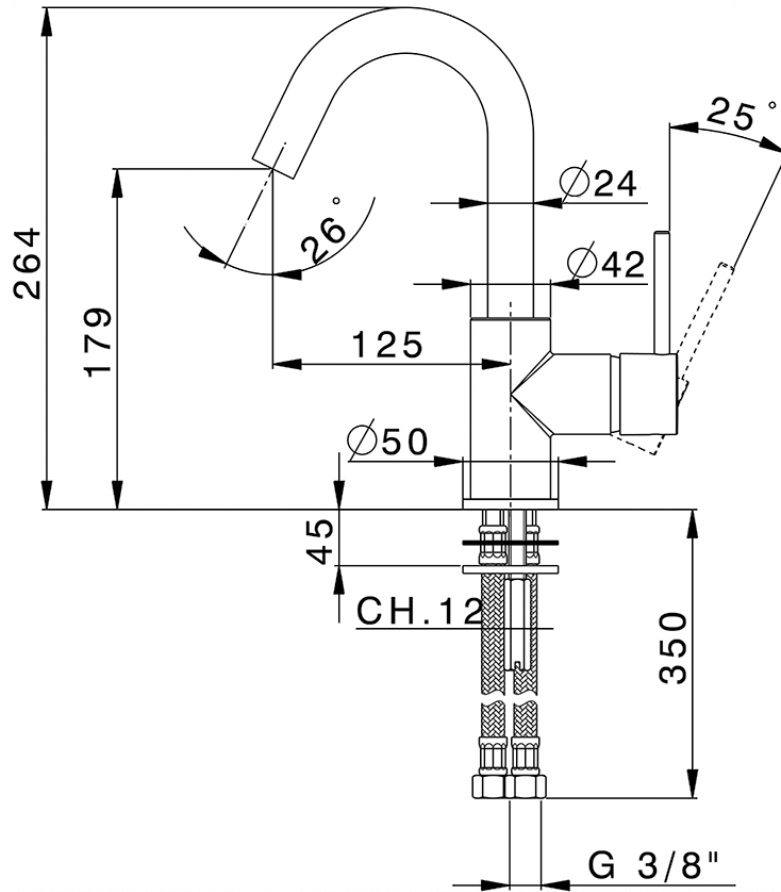

Single lever washbasin mixer EnergySave NUOVA KIRUNA_K2000485

K2000485

<https://en.huberitalia.com/single-lever-washbasin-mixer-energysave-nuova-kiruna-k2000485>

2024-12-19