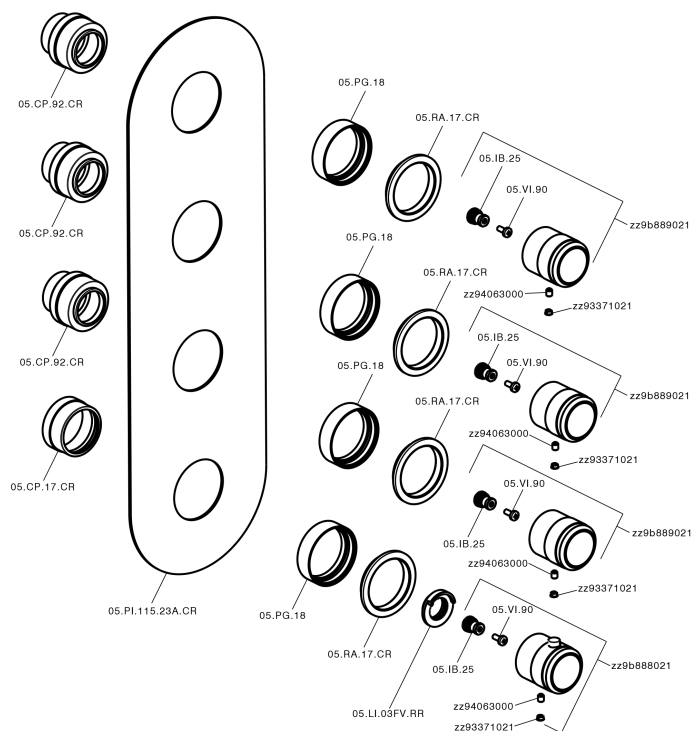

Cover Part for 3 Function Concealed Thermo Valve CHRONOS_CR01V300

MODEL **CR01V300**

Cover Part for 3 Function Concealed Thermo Valve, for item ZB01V300

AVAILABLE FINISHINGS

-  **21** 21 Chrome
-  **2F** 2F Brushed Nickel
-  **2Q** 2Q Black Titanium

CHARACTERISTICS

Installation **Concealed**
 Required concealed parts **ZB01V300**

Thermostatic

The Huber thermostatic is your personal water manager, helping you to handle, control and save water and energy.

Cover Part for 3 Function Concealed Thermo Valve CHRONOS_CR01V300

CR01V300

<https://en.huberitalia.com/cover-part-for-3-function-concealed-thermo-valve-chronos-cr01v300>

3 Function Concealed Thermostatic Built-in Part CONCEALED_ZB01V300

MODEL **ZB01V300**

3 Function Concealed Thermostatic Built-in Part

AVAILABLE FINISHINGS

CHARACTERISTICS

Installation	Concealed
Cartridge Spare Parts	23.51A.HF
HF Thermostatic Valve	
Concealed	1

Thermostatic