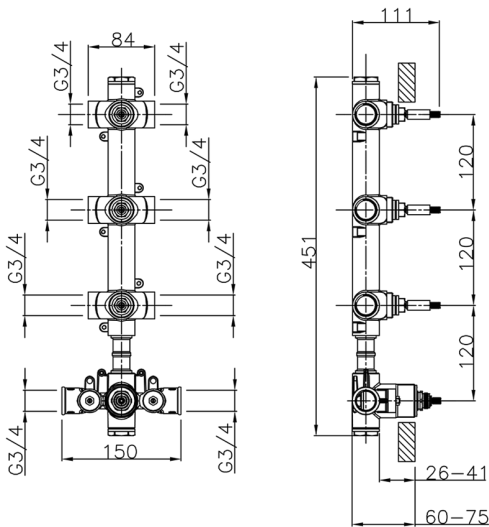

Cover Part for 3 Function Concealed Thermo Valve CHRONOS_CR01V300

MODEL **CR01V300**

Cover Part for 3 Function Concealed Thermo Valve, for item ZB01V300

AVAILABLE FINISHINGS

-  **21** 21 Chrome
-  **2F** 2F Brushed Nickel
-  **2Q** 2Q Black Titanium

Cover Part for 3 Function Concealed Thermo Valve CHRONOS_CR01V300

CR01V300

<https://en.huberitalia.com/cover-part-for-3-function-concealed-thermo-valve-chronos-cr01v300>

3 Function Concealed Thermostatic Built-in Part CONCEALED_ZB01V300

MODEL **ZB01V300**

3 Function Concealed Thermostatic Built-in Part

AVAILABLE FINISHINGS

CHARACTERISTICS

Installation	Concealed
Cartridge Spare Parts	23.51A.HF
HF Thermostatic Valve	
Concealed	1

Thermostatic