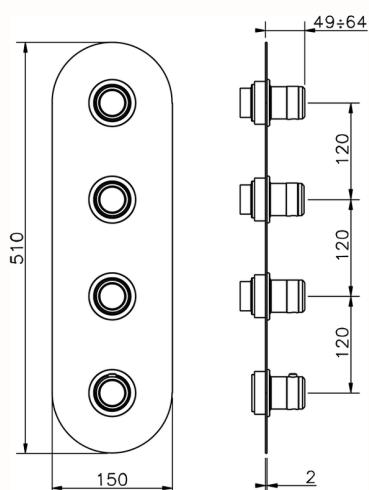

Cover Part for 3 Function Concealed Thermo Valve CHRONOS_CR01V300

MODEL **CR01V300**

Cover Part for 3 Function Concealed Thermo Valve, for item ZB01V300

AVAILABLE FINISHINGS

- **21** 21 Chrome
- **2F** 2F Brushed Nickel
- **2Q** 2Q Black Titanium

CHARACTERISTICS

Installation **Concealed**
Required concealed parts **ZB01V300**

Thermostatic

The Huber thermostatic is your personal water manager, helping you to handle, control and save water and energy.