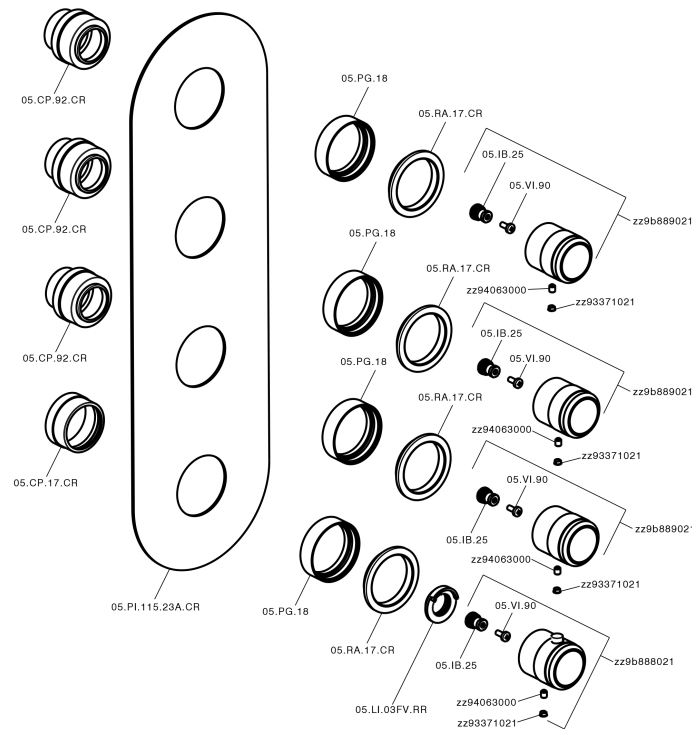

## Cover Part for 3 Function Concealed Thermo Valve CHRONOS\_CR01V300

MODEL **CR01V300**

Cover Part for 3 Function Concealed Thermo Valve, for item ZB01V300

### CHARACTERISTICS

Installation **Concealed**  
 Required concealed parts **ZB01V300**

## Cover Part for 3 Function Concealed Thermo Valve CHRONOS\_CR01V300

CR01V300

<https://en.huberitalia.com/cover-part-for-3-function-concealed-thermo-valve-chronos-cr01v300>

### 3 Function Concealed Thermostatic Built-in Part CONCEALED\_ZB01V300

MODEL **ZB01V300**

3 Function Concealed Thermostatic Built-in Part

AVAILABLE FINISHINGS

CHARACTERISTICS

Installation	<b>Concealed</b>
Cartridge Spare Parts	<b>23.51A.HF</b>
<b>HF Thermostatic Valve</b>	
Concealed	<b>1</b>