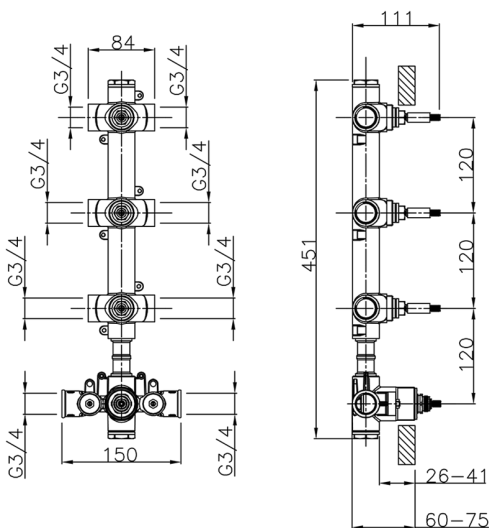

### 3 Function Concealed Thermostatic Built-in Part CONCEALED\_ZB01V300

MODEL **ZB01V300**

3 Function Concealed Thermostatic Built-in Part

AVAILABLE FINISHINGS

CHARACTERISTICS

Installation	<b>Concealed</b>
Cartridge Spare Parts	<b>23.51A.HF</b>
<b>HF Thermostatic Valve</b>	
Concealed	<b>1</b>