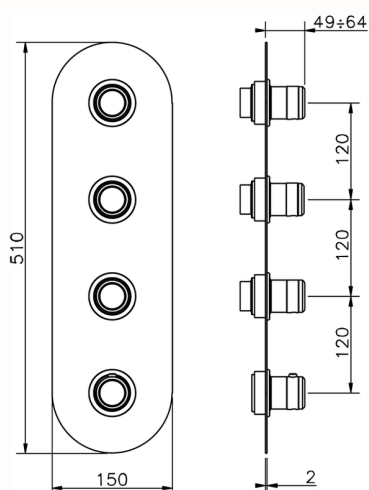

Cover Part for 3 Function Concealed Thermo Valve CHRONOS_CR01V300

MODEL **CR01V300**

Cover Part for 3 Function Concealed Thermo Valve, for item ZB01V300

AVAILABLE FINISHINGS

-  **21** 21 Chrome
-  **2F** 2F Brushed Nickel
-  **2Q** 2Q Black Titanium

Cover Part for 3 Function Concealed Thermo Valve CHRONOS_CR01V300

CR01V300

<https://en.huberitalia.com/cover-part-for-3-function-concealed-thermo-valve-chronos-cr01v300>

3 Function Concealed Thermostatic Built-in Part CONCEALED_ZB01V300