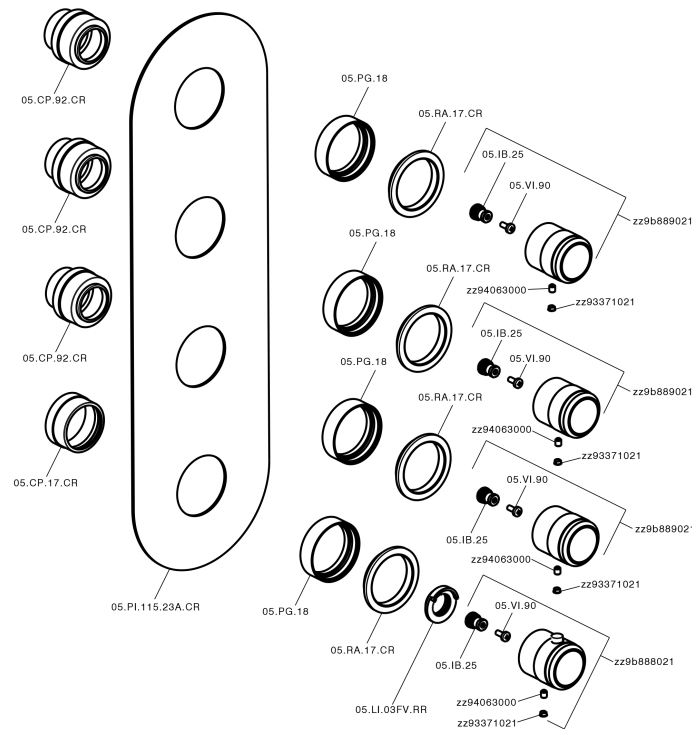

## Cover Part for 3 Function Concealed Thermo Valve CHRONOS\_CR01V300

MODEL **CR01V300**

Cover Part for 3 Function Concealed Thermo Valve, for item ZB01V300

### CHARACTERISTICS

Installation **Concealed**  
 Required concealed parts **ZB01V300**

## Cover Part for 3 Function Concealed Thermo Valve CHRONOS\_CR01V300

CR01V300

<https://en.huberitalia.com/cover-part-for-3-function-concealed-thermo-valve-chronos-cr01v300>

## 3 Function Concealed Thermostatic Built-in Part CONCEALED\_ZB01V300

MODEL **ZB01V300**

3 Function Concealed Thermostatic Built-in Part

AVAILABLE FINISHINGS

CHARACTERISTICS

Installation	<b>Concealed</b>
Cartridge Spare Parts	<b>23.51A.HF</b>
<b>HF Thermostatic Valve</b>	
Concealed	<b>1</b>