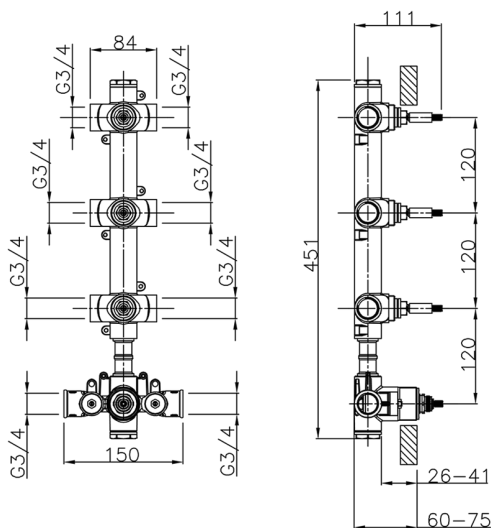

## 3 Function Concealed Thermostatic Built-in Part CONCEALED\_ZB01V300

MODEL **ZB01V300**

3 Function Concealed Thermostatic Built-in Part

AVAILABLE FINISHINGS

CHARACTERISTICS

Installation	<b>Concealed</b>
Cartridge Spare Parts	<b>23.51A.HF</b>
<b>HF Thermostatic Valve</b>	
Concealed	<b>1</b>