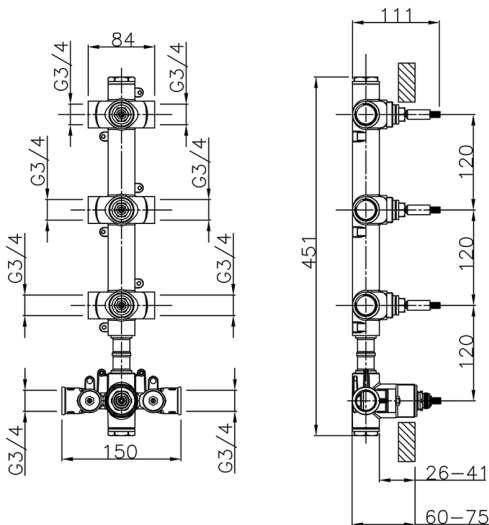

Cover Part for 3 Function Concealed Thermo Valve CHRONOS_CR01V300

MODEL **CR01V300**

Cover Part for 3 Function Concealed Thermo Valve, for item ZB01V300

AVAILABLE FINISHINGS

-  **21** 21 Chrome
-  **2F** 2F Brushed Nickel
-  **2Q** 2Q Black Titanium

Cover Part for 3 Function Concealed Thermo Valve CHRONOS_CR01V300

CR01V300

<https://en.huberitalia.com/cover-part-for-3-function-concealed-thermo-valve-chronos-cr01v300>

3 Function Concealed Thermostatic Built-in Part CONCEALED_ZB01V300

MODEL **ZB01V300**

3 Function Concealed Thermostatic Built-in Part

AVAILABLE FINISHINGS

CHARACTERISTICS

Installation	Concealed
Cartridge Spare Parts	23.51A.HF
HF Thermostatic Valve	
Concealed	1

Thermostatic