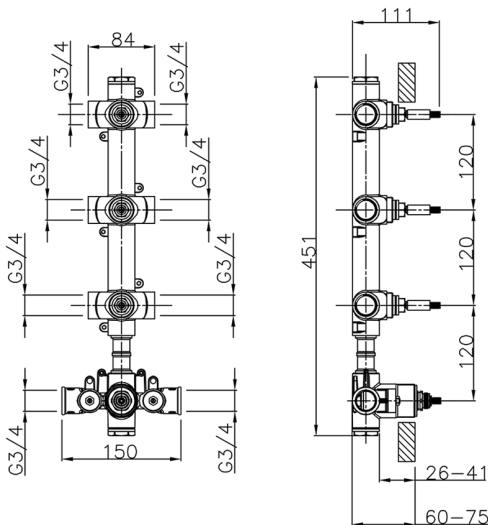

### 3 Function Concealed Thermostatic Built-in Part CONCEALED\_ZB01V300

MODEL **ZB01V300**

3 Function Concealed Thermostatic Built-in Part

AVAILABLE FINISHINGS

 **04** 04 Without finishing

CHARACTERISTICS

Installation	<b>Concealed</b>
Cartridge Spare Parts	<b>23.51A.HF</b>
<b>HF Thermostatic Valve</b>	
Concealed	<b>1</b>