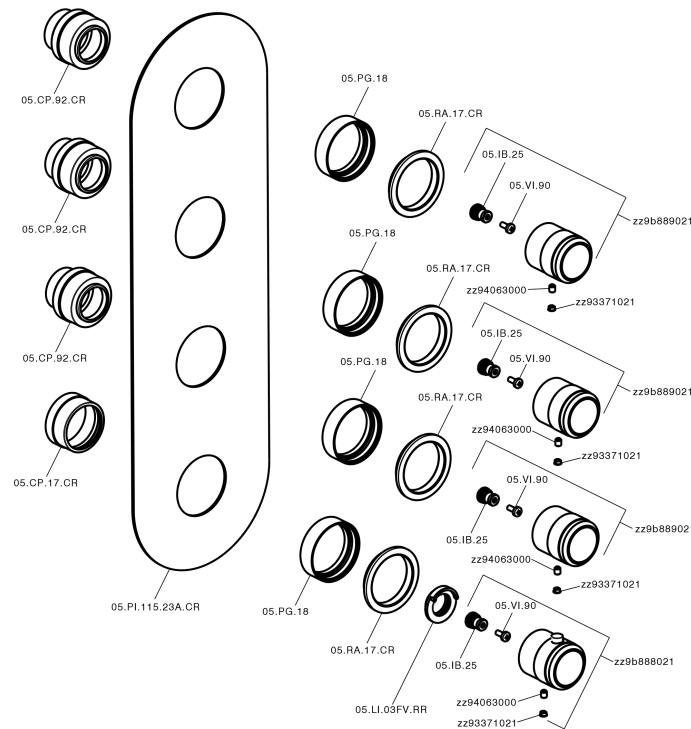

## Cover Part for 3 Function Concealed Thermo Valve CHRONOS\_CR01V300

MODEL **CR01V300**

Cover Part for 3 Function Concealed Thermo Valve, for item ZB01V300

### CHARACTERISTICS

Installation **Concealed**  
 Required concealed parts **ZB01V300**

## Cover Part for 3 Function Concealed Thermo Valve CHRONOS\_CR01V300

CR01V300

<https://en.huberitalia.com/cover-part-for-3-function-concealed-thermo-valve-chronos-cr01v300>