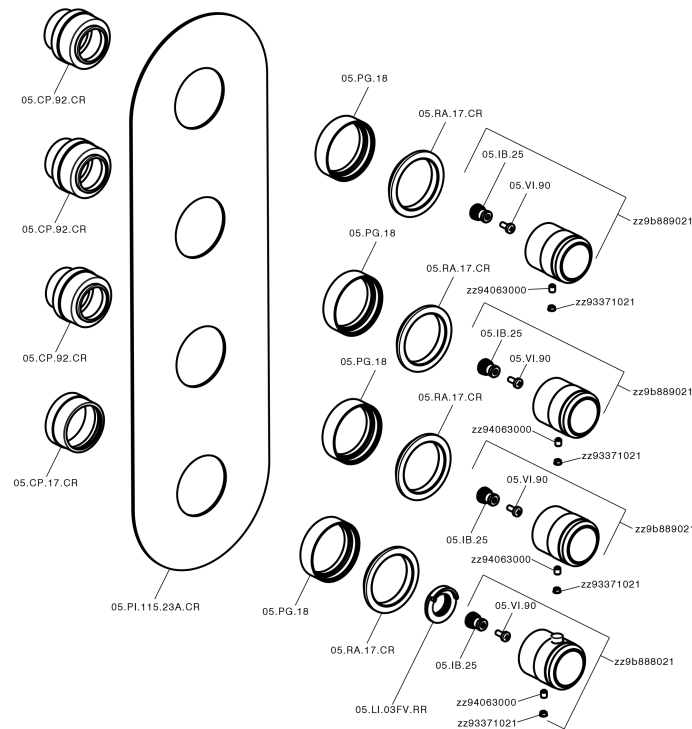

## Cover Part for 3 Function Concealed Thermo Valve CHRONOS\_CR01V300

MODEL **CR01V300**

Cover Part for 3 Function Concealed Thermo Valve, for item ZB01V300

### CHARACTERISTICS

Installation **Concealed**  
 Required concealed parts **ZB01V300**

## Cover Part for 3 Function Concealed Thermo Valve CHRONOS\_CR01V300

CR01V300

<https://en.huberitalia.com/cover-part-for-3-function-concealed-thermo-valve-chronos-cr01v300>