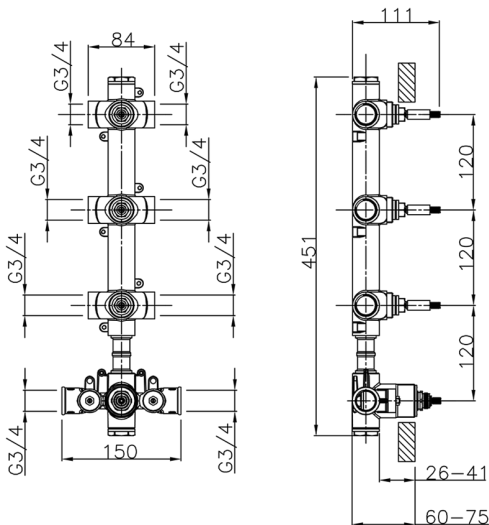

### 3 Function Concealed Thermostatic Built-in Part CONCEALED\_ZB01V300

MODEL **ZB01V300**

3 Function Concealed Thermostatic Built-in Part

AVAILABLE FINISHINGS

 **04** 04 Without finishing

CHARACTERISTICS

Installation	<b>Concealed</b>
Cartridge Spare Parts	<b>23.51A.HF</b>
<b>HF Thermostatic Valve</b>	
Concealed	<b>1</b>