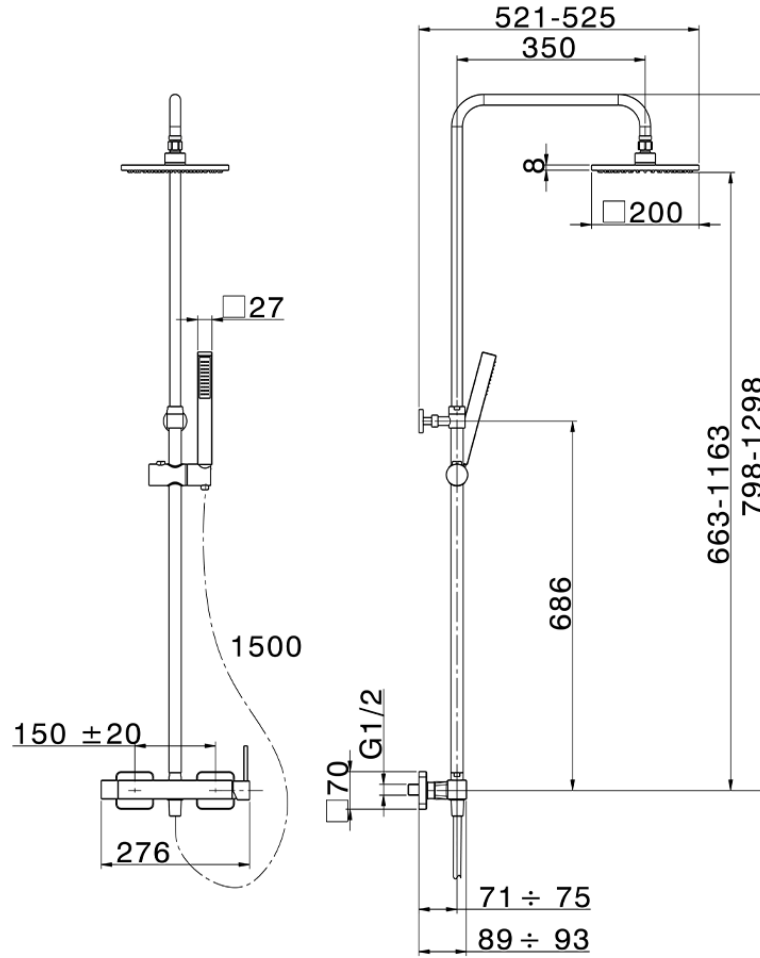

2-function single lever shower set COLUMNS_QT004020

QT004020

<https://en.huberitalia.com/2-function-single-lever-shower-set-columns-qt004020>

2026-06-06