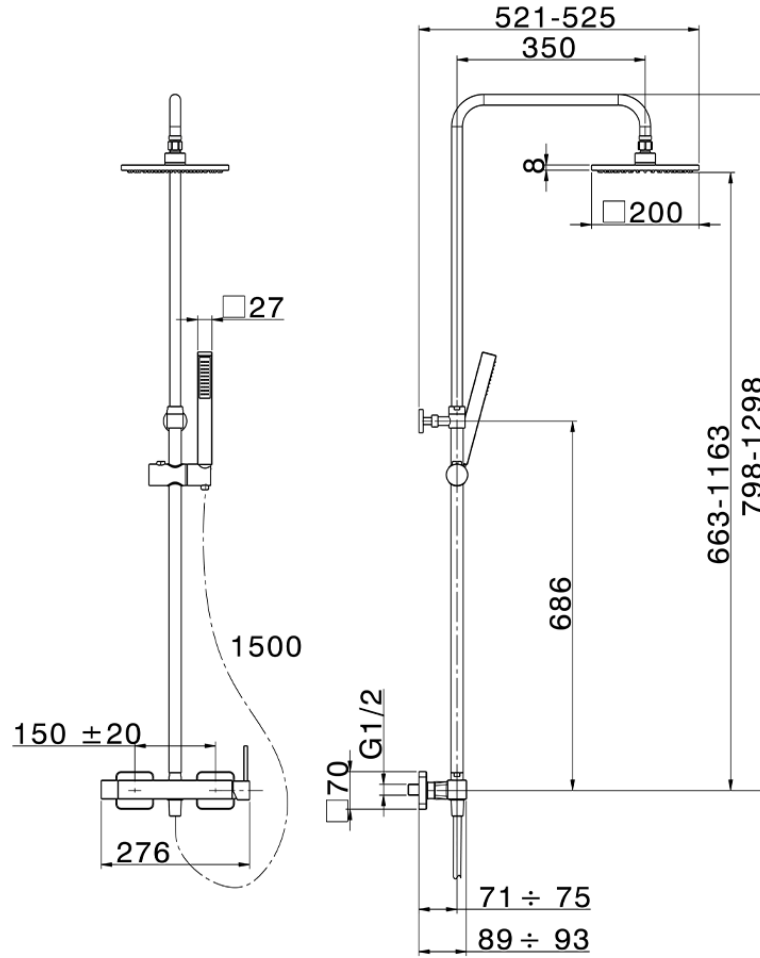

2-function single lever shower set COLUMNS_QT004020

QT004020

<https://en.huberitalia.com/2-function-single-lever-shower-set-columns-qt004020>

2026-04-06