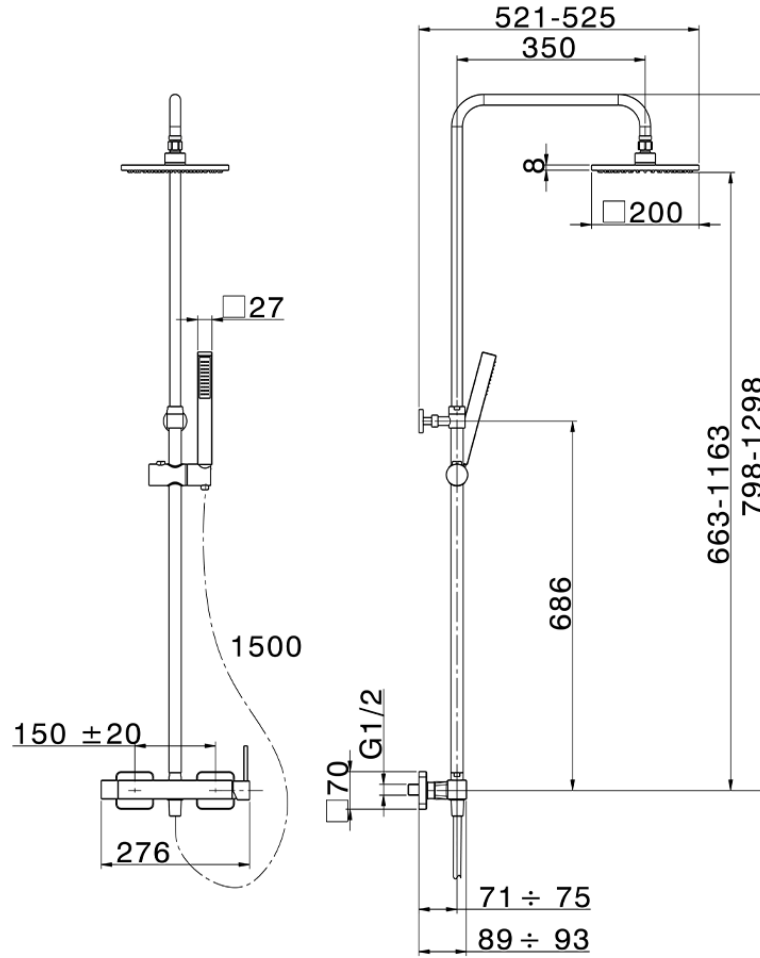

## 2-function single lever shower set COLUMNS\_QT004020

QT004020

<https://en.huberitalia.com/2-function-single-lever-shower-set-columns-qt004020>

2026-06-27