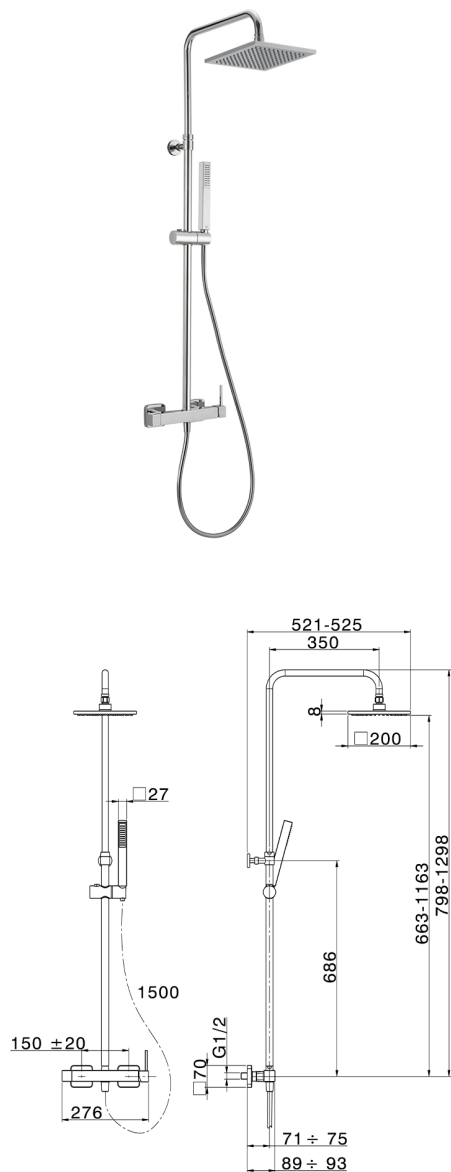

2-function single lever shower set COLUMNS_QT004020

MODEL **QT004020**

2-function single lever shower set, 2-outlet diverter, adjustable riser column, sliding shower bracket, ABS 27x27mm one spray minimalist square handshower, 200x200 mm Brass square showerhead 8 mm thick, 150 cm Brass Flexible Hose

AVAILABLE FINISHINGS

21 21 Chrome

CHARACTERISTICS

Cartridge Spare Parts **ZZ94240000**

25 mm Cartridge

2026-06-06