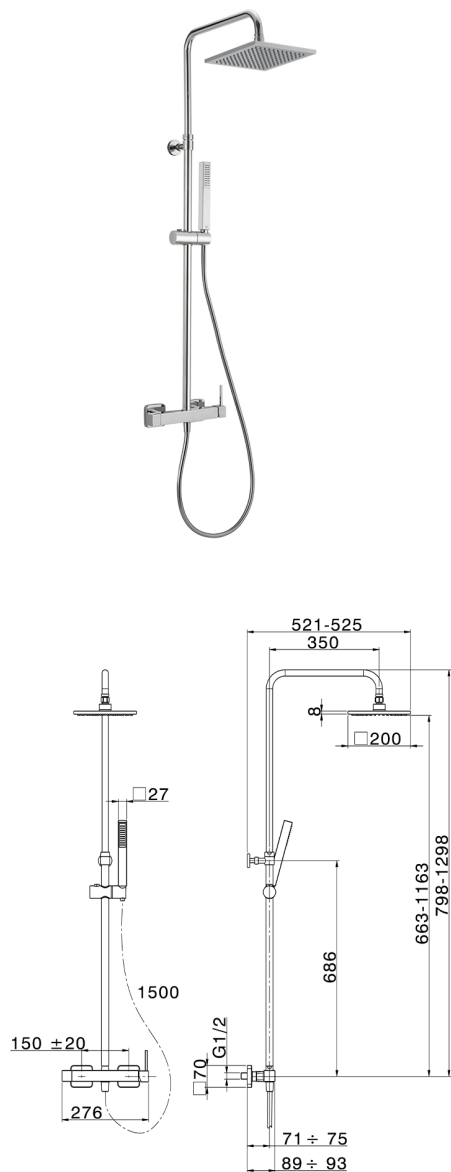

2-function single lever shower set COLUMNS_QT004020

MODEL **QT004020**

2-function single lever shower set, 2-outlet diverter, adjustable riser column, sliding shower bracket, ABS 27x27mm one spray minimalist square handshower, 200x200 mm Brass square showerhead 8 mm thick, 150 cm Brass Flexible Hose

AVAILABLE FINISHINGS

21 21 Chrome

CHARACTERISTICS

Cartridge Spare Parts **ZZ94240000**

25 mm Cartridge

2026-06-27