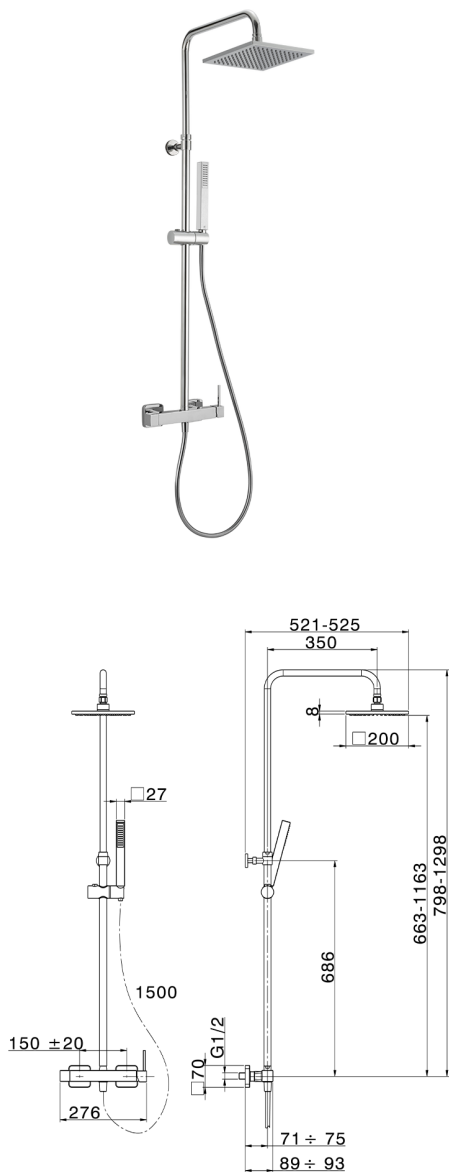

## 2-function single lever shower set COLUMNS\_QT004020

MODEL **QT004020**

2-function single lever shower set, 2-outlet diverter, adjustable riser column, sliding shower bracket, ABS 27x27mm one spray minimalist square handshower, 200x200 mm Brass square showerhead 8 mm thick, 150 cm Brass Flexible Hose

AVAILABLE FINISHINGS

**21** 21 Chrome

CHARACTERISTICS

Cartridge Spare Parts **ZZ94240000**

**25 mm Cartridge**

2026-04-05