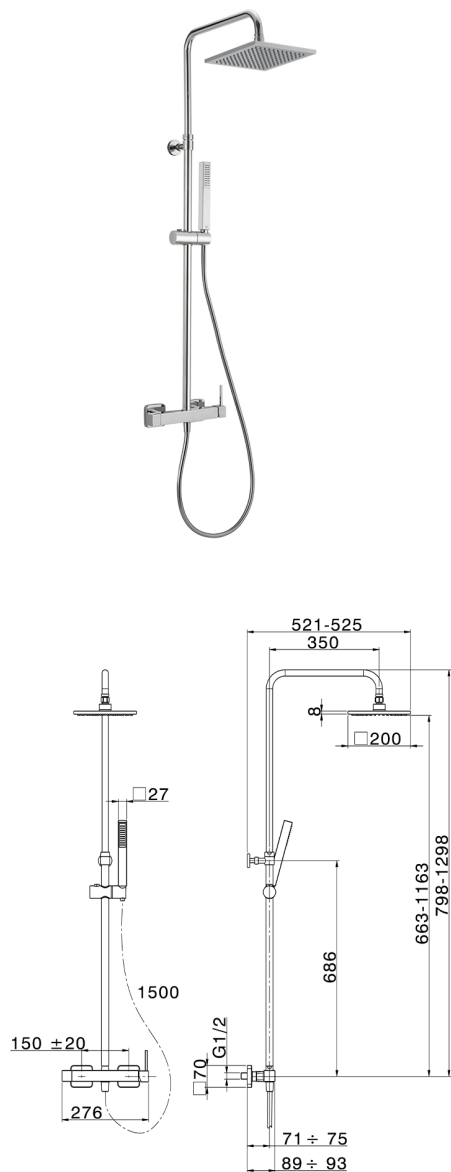

2-function single lever shower set COLUMNS_QT004020

MODEL **QT004020**

2-function single lever shower set, 2-outlet diverter, adjustable riser column, sliding shower bracket, ABS 27x27mm one spray minimalist square handshower, 200x200 mm Brass square showerhead 8 mm thick, 150 cm Brass Flexible Hose

AVAILABLE FINISHINGS

21 21 Chrome

CHARACTERISTICS

Cartridge Spare Parts **ZZ94240000**

25 mm Cartridge

2026-04-27