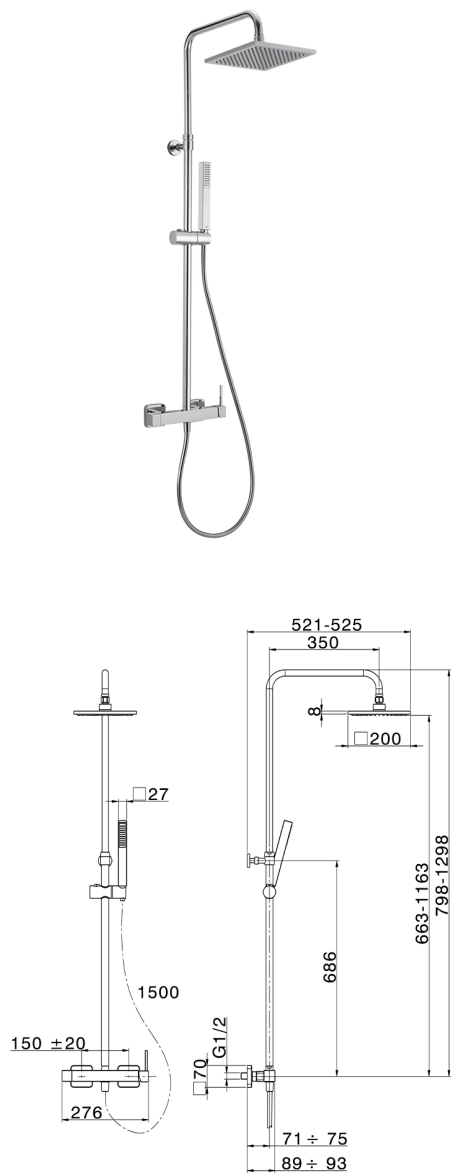

2-function single lever shower set COLUMNS_QT004020

MODEL **QT004020**

2-function single lever shower set, 2-outlet diverter, adjustable riser column, sliding shower bracket, ABS 27x27mm one spray minimalist square handshower, 200x200 mm Brass square showerhead 8 mm thick, 150 cm Brass Flexible Hose

AVAILABLE FINISHINGS

21 21 Chrome

CHARACTERISTICS

Cartridge Spare Parts **ZZ94240000**

25 mm Cartridge

2026-06-27