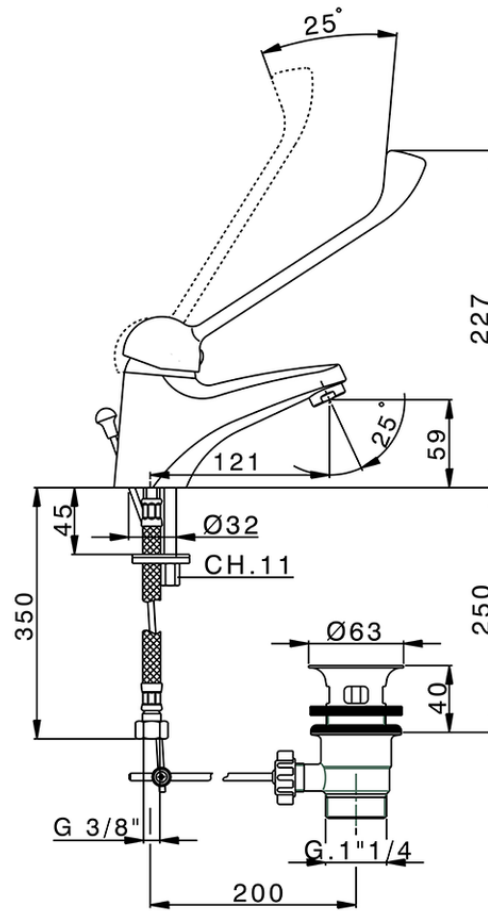

Single lever washbasin mixer COMMUNITY_BN000510

BN000510

<https://en.huberitalia.com/single-lever-washbasin-mixer-community-bn000510>

2026-04-10