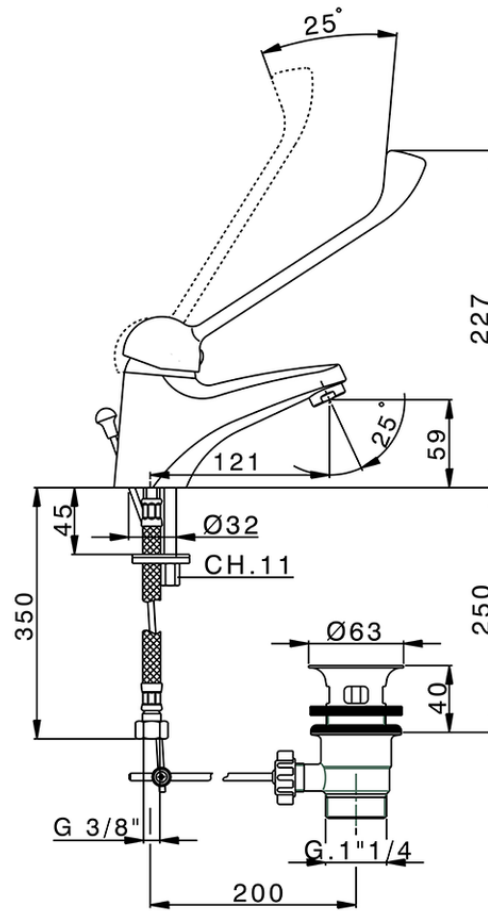

Single lever washbasin mixer COMMUNITY_BN000510

BN000510

<https://en.huberitalia.com/single-lever-washbasin-mixer-community-bn000510>

2026-06-13