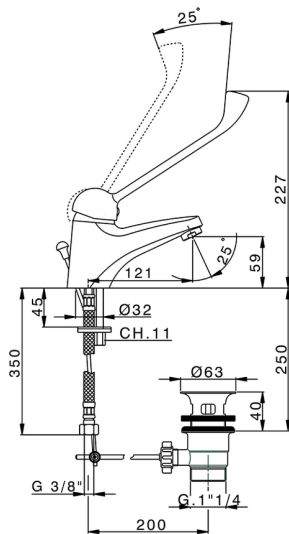

Single lever washbasin mixer **COMMUNITY_BN000510**

MODEL **BN000510**

Single lever washbasin mixer, with 1"1/4 automatic pop up waste, G.3/8" stainless steel flexible hoses

AVAILABLE FINISHINGS

CHARACTERISTICS

Cartridge Spare Parts **ZZ95273000**

40 mm Cartridge

2026-04-08