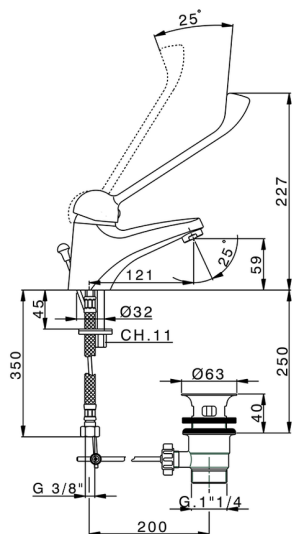

Single lever washbasin mixer **COMMUNITY_BN000510**

MODEL **BN000510**

Single lever washbasin mixer, with 1"1/4 automatic pop up waste, G.3/8" stainless steel flexible hoses

AVAILABLE FINISHINGS

21 21 Chrome

CHARACTERISTICS

Cartridge Spare Parts **ZZ95273000**

40 mm Cartridge

2026-06-06