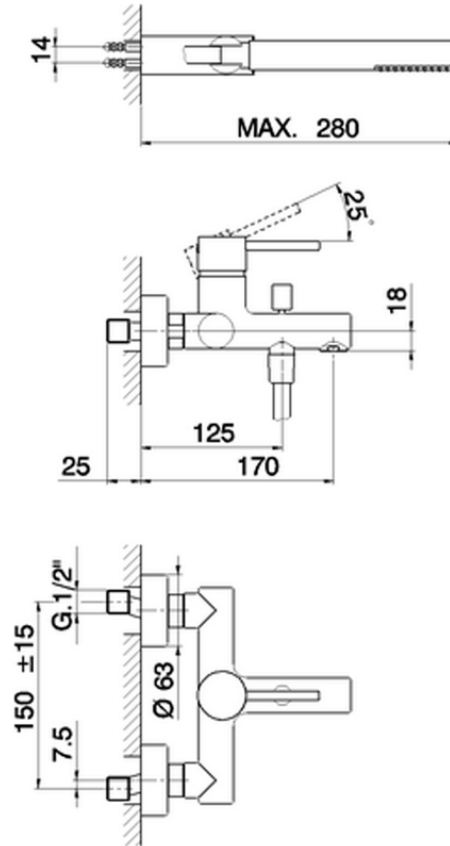

Single lever bath mixer, shower set TRATTO EVO_TV000120

TV000120

<https://en.huberitalia.com/single-lever-bath-mixer-shower-set-tratto-evo-tv000120>

2024-11-15