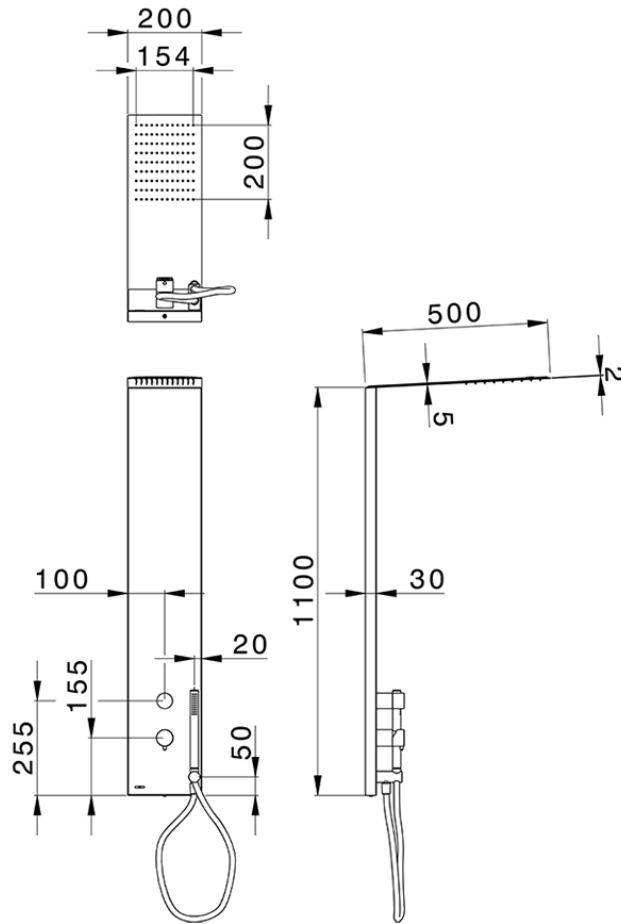

2-fonction single lever shower panel COLUMNS_ZS105030

ZS105030

<https://en.huberitalia.com/2-fonction-single-lever-shower-panel-columns-zs105030>

2026-06-10