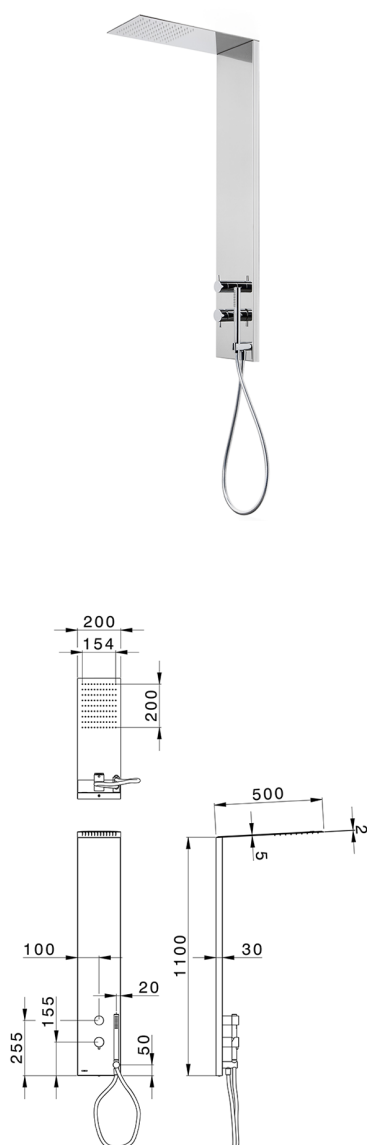

2-fonction single lever shower panel COLUMNS_ZS105030

MODEL **ZS105030**

2-fonction single lever shower panel, stainless steel AISI 304 shower panel, 2-outlet deviatop cartridge, handshower holder with wall elbow, ABS 23 mm one spray handshower, 200x500 thick 24mm Inox rectangular showerhead, with patented safety valve, rain function, 150 cm PVC Flexible Hose

AVAILABLE FINISHINGS

-  **D1** D1 Brushed Inox
-  **40** 40 Matt Black
-  **4Q** 4Q Matt White
-  **D2** D2 Polished Inox

CHARACTERISTICS

Cartridge Spare Parts **ZZ99751000**

35 mm Cartridge

2026-06-16