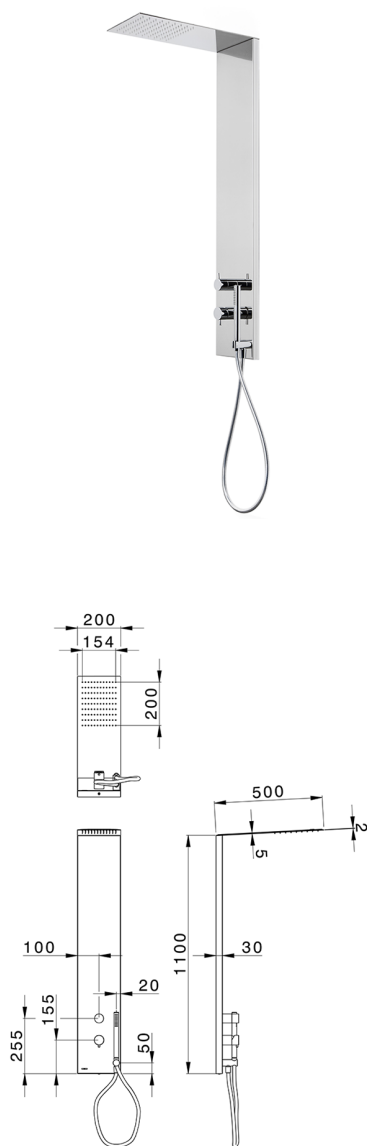

2-fonction single lever shower panel COLUMNS_ZS105030

MODEL **ZS105030**

2-fonction single lever shower panel, stainless steel AISI 304 shower panel, 2-outlet deviatop cartridge, handshower holder with wall elbow, ABS 23 mm one spray handshower, 200x500 thick 24mm Inox rectangular showerhead, with patented safety valve, rain function, 150 cm PVC Flexible Hose

AVAILABLE FINISHINGS

-  **D1** D1 Brushed Inox
-  **40** 40 Matt Black
-  **4Q** 4Q Matt White
-  **D2** D2 Polished Inox

CHARACTERISTICS

Cartridge Spare Parts **ZZ99751000**

35 mm Cartridge

2026-04-09