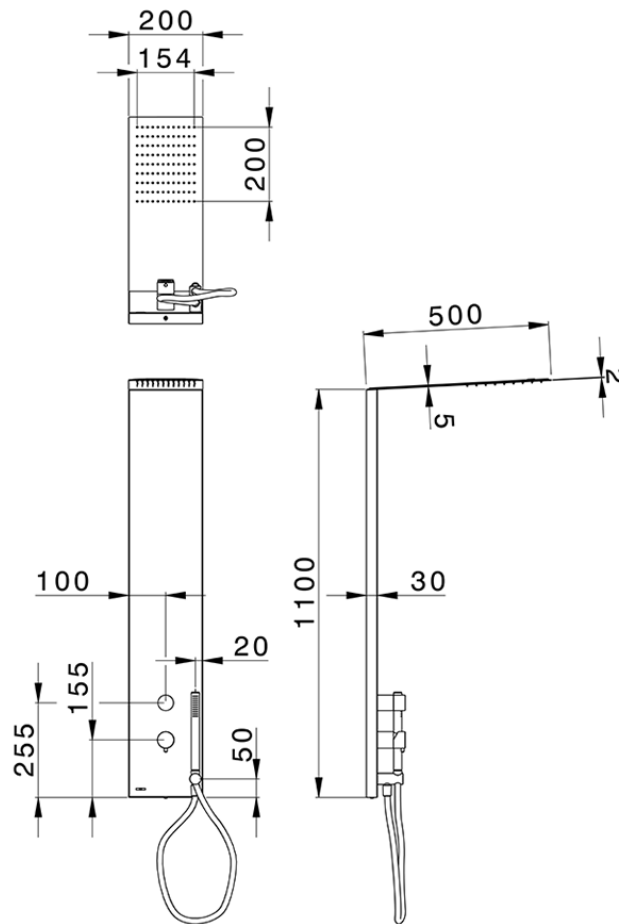

2-fonction single lever shower panel COLUMNS_ZS105030

ZS105030

<https://en.huberitalia.com/2-fonction-single-lever-shower-panel-columns-zs105030>

2026-04-06