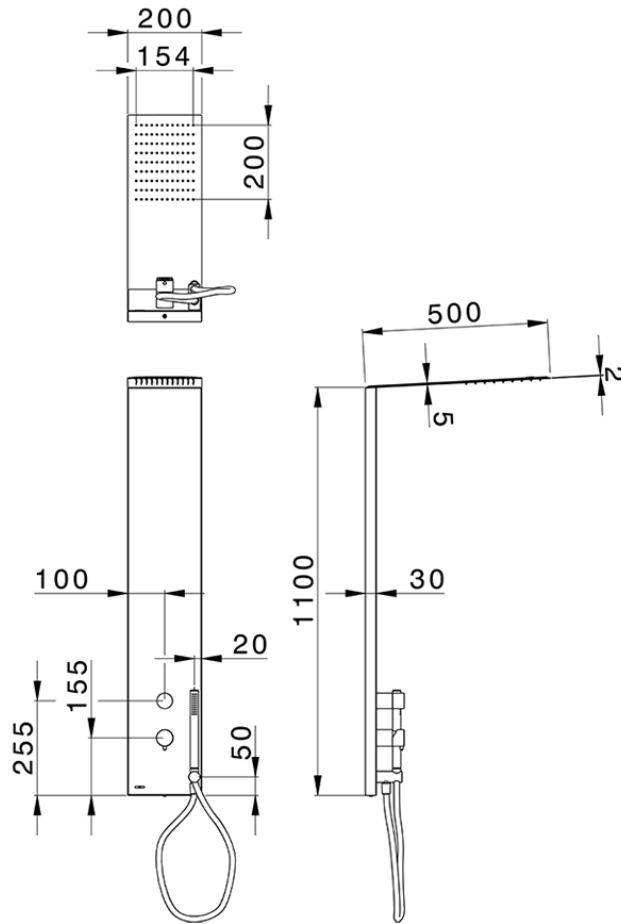

## 2-fonction single lever shower panel COLUMNS\_ZS105030

ZS105030

<https://en.huberitalia.com/2-fonction-single-lever-shower-panel-columns-zs105030>

2026-06-10