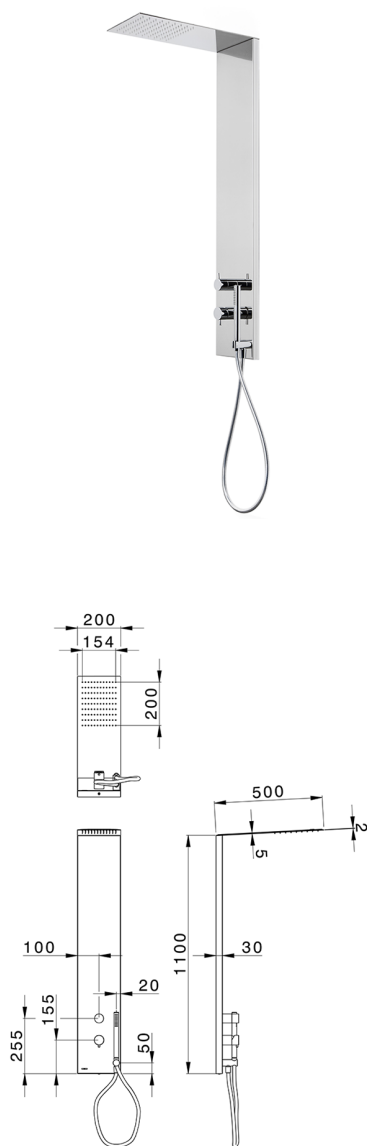

2-fonction single lever shower panel COLUMNS_ZS105030

MODEL **ZS105030**

2-fonction single lever shower panel, stainless steel AISI 304 shower panel, 2-outlet deviatop cartridge, handshower holder with wall elbow, ABS 23 mm one spray handshower, 200x500 thick 24mm Inox rectangular showerhead, with patented safety valve, rain function, 150 cm PVC Flexible Hose

AVAILABLE FINISHINGS

-  **D1** D1 Brushed Inox
-  **40** 40 Matt Black
-  **4Q** 4Q Matt White
-  **D2** D2 Polished Inox

CHARACTERISTICS

Cartridge Spare Parts **ZZ99751000**

35 mm Cartridge

2026-04-29