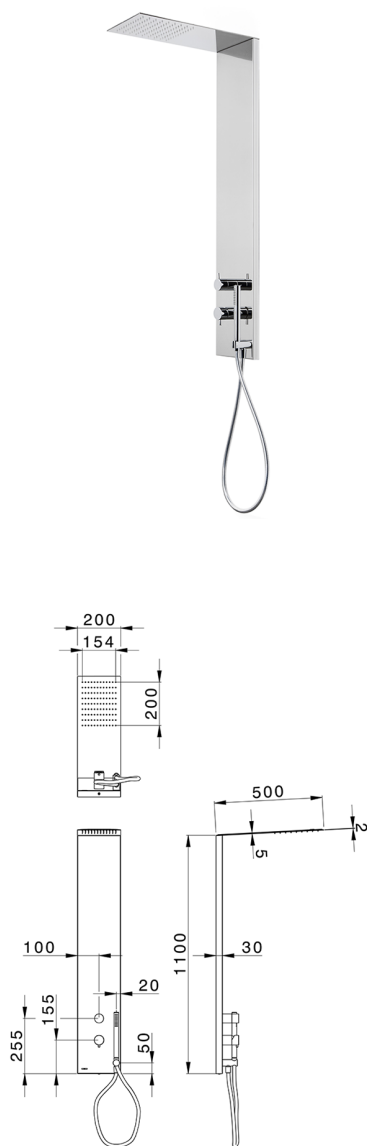

2-fonction single lever shower panel COLUMNS_ZS105030

MODEL **ZS105030**

2-fonction single lever shower panel, stainless steel AISI 304 shower panel, 2-outlet deviatop cartridge, handshower holder with wall elbow, ABS 23 mm one spray handshower, 200x500 thick 24mm Inox rectangular showerhead, with patented safety valve, rain function, 150 cm PVC Flexible Hose

AVAILABLE FINISHINGS

-  **D1** D1 Brushed Inox
-  **40** 40 Matt Black
-  **4Q** 4Q Matt White
-  **D2** D2 Polished Inox

CHARACTERISTICS

Cartridge Spare Parts **ZZ99751000**

35 mm Cartridge

2026-04-06