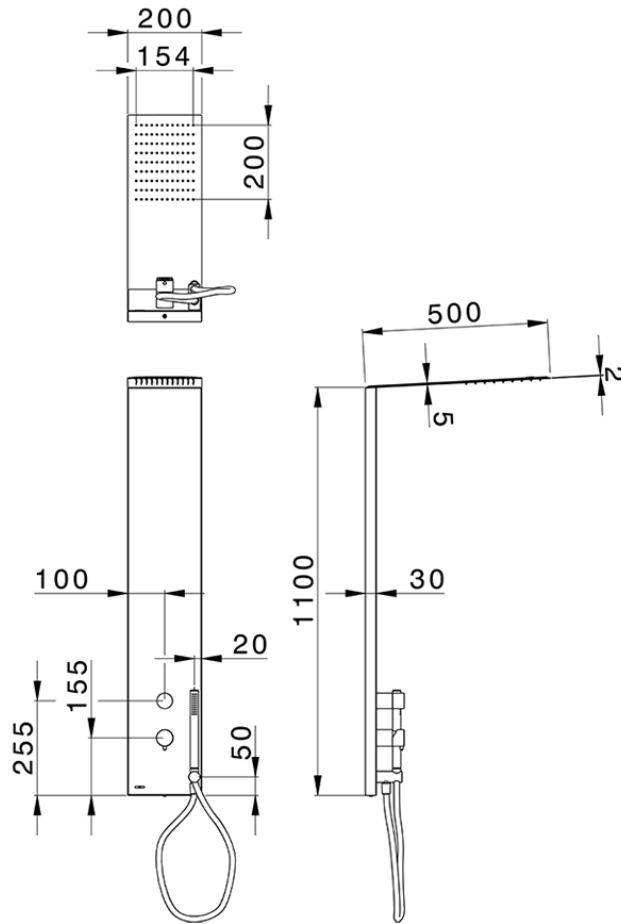

2-fonction single lever shower panel COLUMNS_ZS105030

ZS105030

<https://en.huberitalia.com/2-fonction-single-lever-shower-panel-columns-zs105030>

2026-05-25