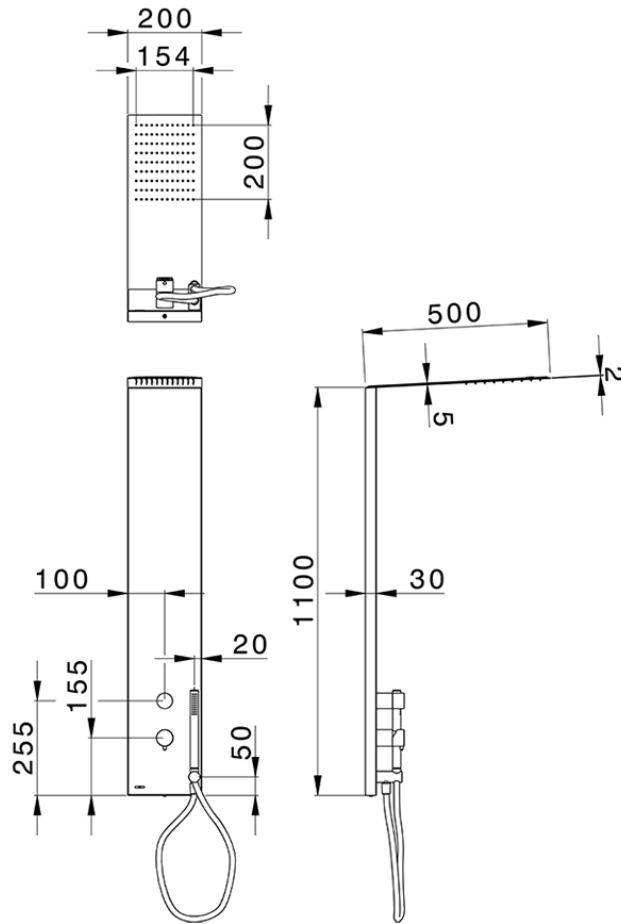

2-fonction single lever shower panel COLUMNS_ZS105030

ZS105030

<https://en.huberitalia.com/2-fonction-single-lever-shower-panel-columns-zs105030>

2026-04-08