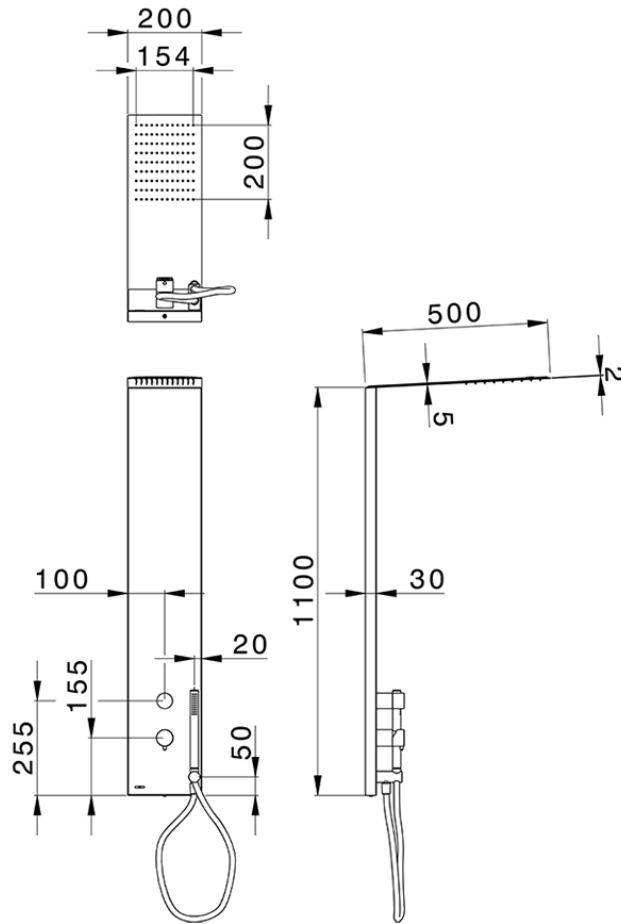

2-fonction single lever shower panel COLUMNS_ZS105030

ZS105030

<https://en.huberitalia.com/2-fonction-single-lever-shower-panel-columns-zs105030>

2026-06-26