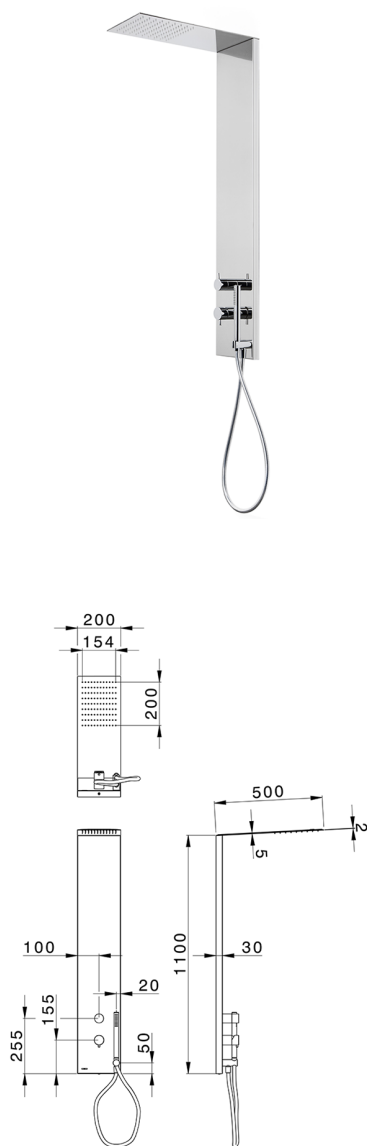

2-fonction single lever shower panel COLUMNS_ZS105030

MODEL **ZS105030**

2-fonction single lever shower panel, stainless steel AISI 304 shower panel, 2-outlet deviatop cartridge, handshower holder with wall elbow, ABS 23 mm one spray handshower, 200x500 thick 24mm Inox rectangular showerhead, with patented safety valve, rain function, 150 cm PVC Flexible Hose

AVAILABLE FINISHINGS

-  **D1** D1 Brushed Inox
-  **40** 40 Matt Black
-  **4Q** 4Q Matt White
-  **D2** D2 Polished Inox

CHARACTERISTICS

Cartridge Spare Parts **ZZ99751000**

35 mm Cartridge

2026-06-10