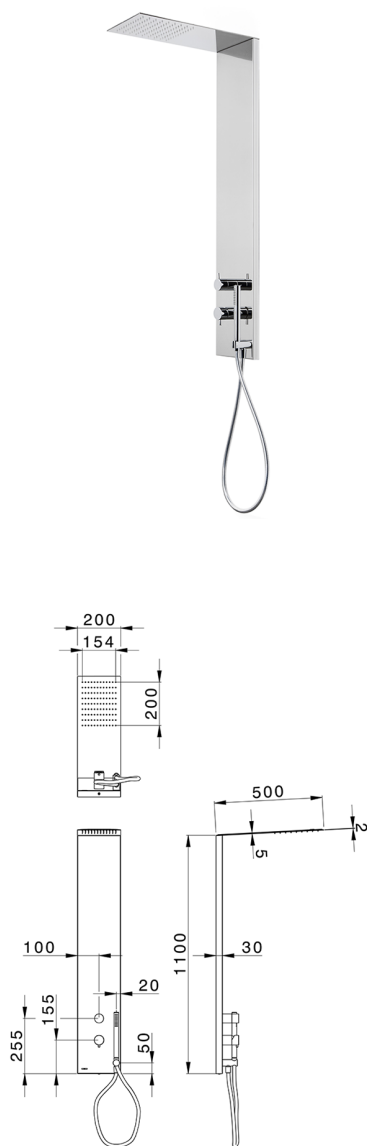

2-fonction single lever shower panel COLUMNS_ZS105030

MODEL **ZS105030**

2-fonction single lever shower panel, stainless steel AISI 304 shower panel, 2-outlet deviatop cartridge, handshower holder with wall elbow, ABS 23 mm one spray handshower, 200x500 thick 24mm Inox rectangular showerhead, with patented safety valve, rain function, 150 cm PVC Flexible Hose

AVAILABLE FINISHINGS

-  **D1** D1 Brushed Inox
-  **40** 40 Matt Black
-  **4Q** 4Q Matt White
-  **D2** D2 Polished Inox

CHARACTERISTICS

Cartridge Spare Parts **ZZ99751000**

35 mm Cartridge

2026-04-08