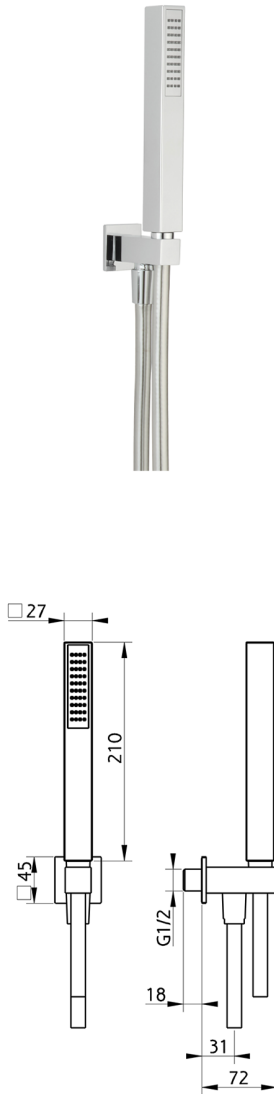

Showerset with wall elbow SHOWER_SS018970

MODEL **SS018970**

Showerset with wall elbow, wall mounted handshower holder, ABS 27x27mm one spray minimalist square handshower, 150 cm SUPREME smooth flexible hose

AVAILABLE FINISHINGS

-  **21** 21 Chrome
-  **2F** 2F Brushed Nickel
-  **40** 40 Matt Black
-  **4Q** 4Q Matt White

CHARACTERISTICS

2024-12-22