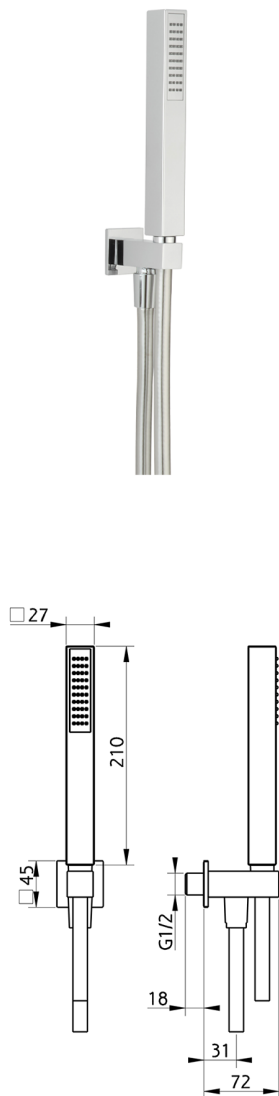

Showerset with wall elbow SHOWER_SS018970

MODEL **SS018970**

Showerset with wall elbow, wall mounted handshower holder, ABS 27x27mm one spray minimalist square handshower, 150 cm SUPREME smooth flexible hose

AVAILABLE FINISHINGS

-  **21** 21 Chrome
-  **2F** 2F Brushed Nickel
-  **40** 40 Matt Black
-  **4Q** 4Q Matt White

CHARACTERISTICS

2024-12-22