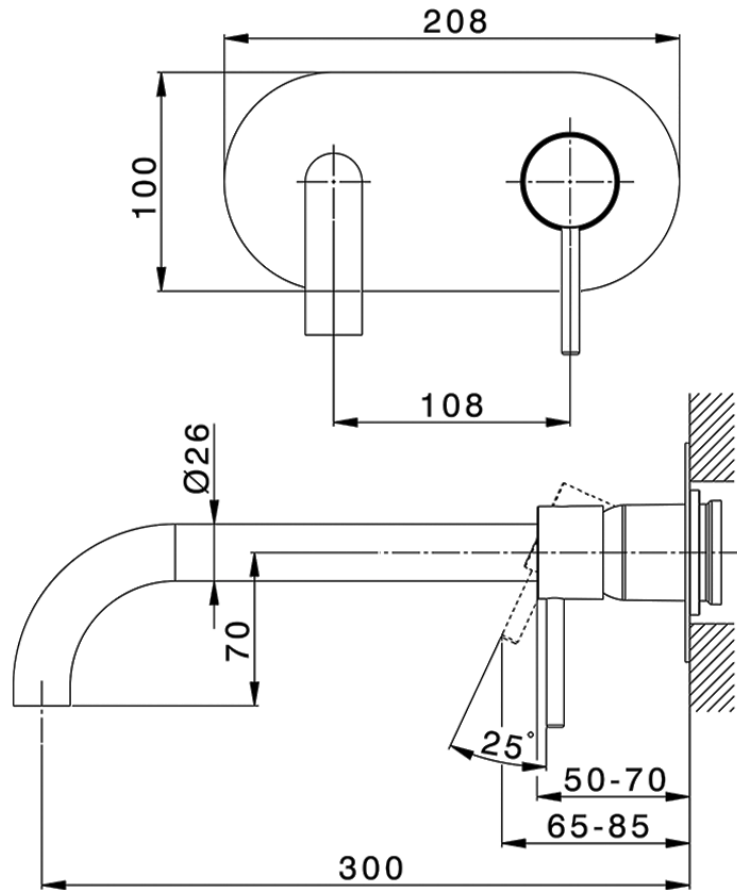

Exposed part for single lever washbasin valve NUOVA KIRUNA_K2005512

K2005512

<https://en.huberitalia.com/exposed-part-for-single-lever-washbasin-valve-nuova-kiruna-k2005512>

Piastra/Plate/Plaque/Platte/Placa

2-3mm: XX 56-76

10mm: XX 48-68