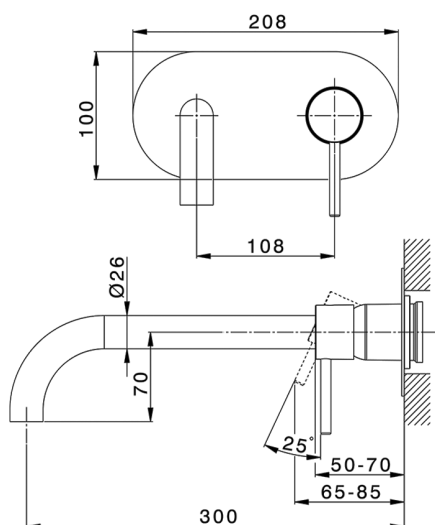

## Exposed part for single lever washbasin valve NUOVA KIRUNA\_K2005512

MODEL **K2005512**

Exposed part for single lever basin mixer, without concealed part, spout L.300 mm, for item Easy-Box ZB002450 and art.ZB025510

## Concealed single lever washbasin mixer Easy-Box CONCEALED\_ZB002450

MODEL **ZB002450**

Concealed single lever washbasin mixer  
Easy-Box, with protection guard box, without trim kit

AVAILABLE FINISHINGS

CHARACTERISTICS

Concealed **1**  
Cartridge Spare Parts **ZZ95409000**  
**35 mm Cartridge**

Piastra/Plate/Plaque/Platte/Placa

2-3mm: XX 56-76

10mm: XX 48-68