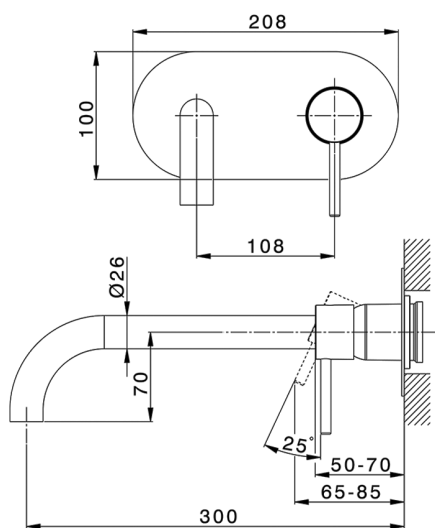

Exposed part for single lever washbasin valve NUOVA KIRUNA_K2005512

MODEL **K2005512**

Exposed part for single lever basin mixer, without concealed part, spout L.300 mm, for item Easy-Box ZB002450 and art.ZB025510

AVAILABLE FINISHINGS

-  **21** 21 Chrome
-  **26** 26 Old Copper
-  **2F** 2F Brushed Nickel
-  **2W** 2W Brushed Gold
-  **40** 40 Matt Black
-  **4Q** 4Q Matt White

CHARACTERISTICS

Installation **Concealed**
 Required concealed parts **ZB002450**

Concealed single lever washbasin mixer Easy-Box CONCEALED_ZB002450

MODEL **ZB002450**

Concealed single lever washbasin mixer
Easy-Box, with protection guard box, without trim kit

AVAILABLE FINISHINGS

CHARACTERISTICS

Concealed **1**
Cartridge Spare Parts **ZZ95409000**
35 mm Cartridge

Piastra/Plate/Plaque/Platte/Placa

2-3mm: XX 56-76

10mm: XX 48-68

EcoStop

EcoStop feature limits water flow to approximately 50% of maximum output with one point of resistance on setting. Push slightly past the middle stop only when full water output is required. This will save water up to 50%.