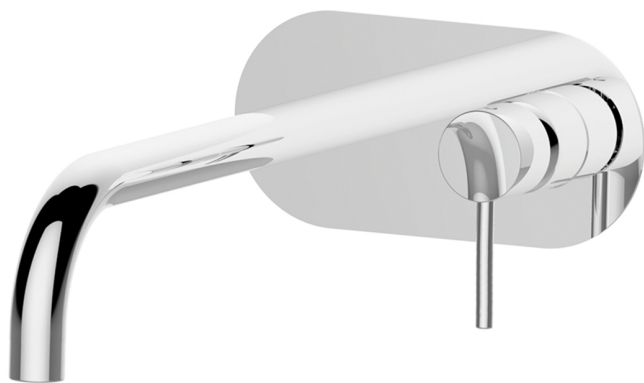

Exposed part for single lever washbasin valve NUOVA KIRUNA_K2005512

MODEL **K2005512**

Exposed part for single lever basin mixer, without concealed part, spout L.300 mm, for item Easy-Box ZB002450 and art.ZB025510

AVAILABLE FINISHINGS

-  **21** 21 Chrome
-  **26** 26 Old Copper
-  **2F** 2F Brushed Nickel
-  **2W** 2W Brushed Gold
-  **40** 40 Matt Black
-  **4Q** 4Q Matt White

CHARACTERISTICS

Installation **Concealed**
 Required concealed parts **ZB002450**

Concealed single lever washbasin mixer Easy-Box CONCEALED_ZB002450

MODEL **ZB002450**

Concealed single lever washbasin mixer
Easy-Box, with protection guard box, without trim kit

AVAILABLE FINISHINGS

CHARACTERISTICS

Concealed **1**
Cartridge Spare Parts **ZZ95409000**
35 mm Cartridge

Piastra/Plate/Plaque/Platte/Placa

2-3mm: XX 56-76

10mm: XX 48-68

EcoStop

EcoStop feature limits water flow to approximately 50% of maximum output with one point of resistance on setting. Push slightly past the middle stop only when full water output is required. This will save water up to 50%.