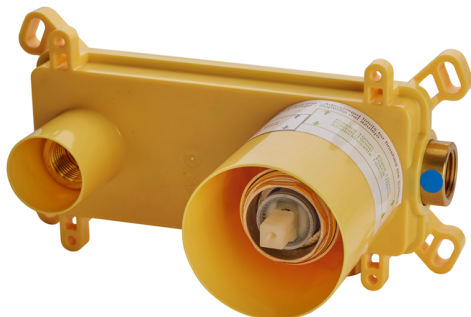

Exposed part for single lever washbasin valve NUOVA KIRUNA_K2005512

MODEL **K2005512**

Exposed part for single lever basin mixer, without concealed part, spout L.300 mm, for item Easy-Box ZB002450 and art.ZB025510

AVAILABLE FINISHINGS

-  **21** 21 Chrome
-  **26** 26 Old Copper
-  **2F** 2F Brushed Nickel
-  **2W** 2W Brushed Gold
-  **40** 40 Matt Black
-  **4Q** 4Q Matt White

CHARACTERISTICS

Installation **Concealed**
 Required concealed parts **ZB002450**

Concealed single lever washbasin mixer Easy-Box CONCEALED_ZB002450

MODEL **ZB002450**

Concealed single lever washbasin mixer
Easy-Box, with protection guard box, without trim kit

AVAILABLE FINISHINGS

CHARACTERISTICS

Concealed **1**
Cartridge Spare Parts **ZZ95409000**
35 mm Cartridge

Piastra/Plate/Plaque/Platte/Placa

2-3mm: XX 56-76

10mm: XX 48-68

EcoStop

EcoStop feature limits water flow to approximately 50% of maximum output with one point of resistance on setting. Push slightly past the middle stop only when full water output is required. This will save water up to 50%.